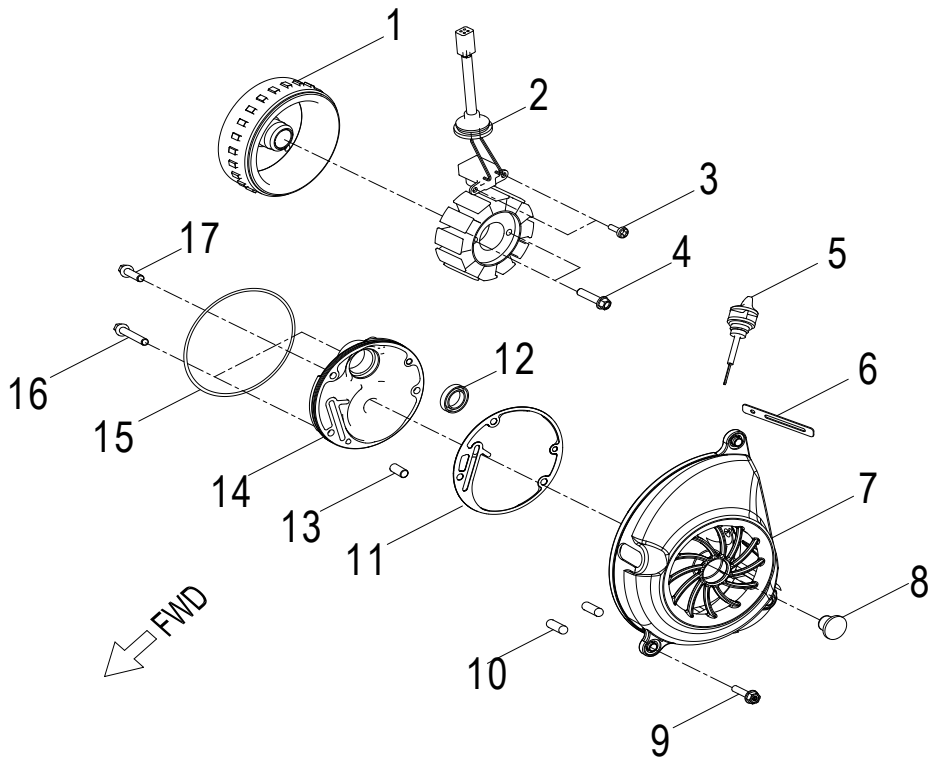

D-5: TRANSMISSION COVER

Item	Description	Part Number	Q.ty	Note
1	Clip, Cir	94512-5200R	1	
2	Bearing, Ball	96100-6205-LLUC3/ZG	1	
3	Bolt	96000-080358-00C	6	
4	Bolt	96000-080458-00C	2	M8x45
5	Plug, Oil	15650111-001	1	
6	O-Ring	93210-01425	1	13.8x2.5
7	Cover, Transmission	2130125B-000	1	
8	Pin, Dowel	94301-10140	2	10x14
9	Washer	94101-0816020-00L	1	
10	Bolt	96000-080128-12C	1	
11	Gasket, Transmission Cover	2139525B-000	1	
12	Bearing, Ball	96100-CSB203A-JR2C3	1	
13	Bearing, Ball	96100-CSB301-JR200	1	
14	Seal, Oil	96500-354707A7271	1	

D-6: LEFT CRANKCASE COVER

Item	Description	Part Number	Q.ty	Note
1	Gasket	1135925B-000	1	
2	Bolt	96000-060108-08C	4	M6x10
3	Wind Guider, Drive Clutch	1133925N-000	1	
4	Shaft, Starter Motor	2842418S-000	1	
5	Bolt	96000-060358-08C	13	M6x35
6	Bearing, Ball	96100-69040-LLU00	1	
7	Cover, Clutch	1134125B-000	1	
8	Guard, Clutch Cover	1134225N-000	1	
9	Bolt	93100-050128-00K	1	M5x12
10	Bolt	96000-060208-08C	3	M6x20

D-7: RIGHT CRANKCASE COVER

Item	Description	Part Number	Q.ty	Note
1	Flywheel	3111025N-000	1	
2	Stator	3112025N-000	1	
3	Bolt	92000-050128-00C	2	M5x12
4	Bolt	96000-060308-08C	2	M6x30
5	Gauge, Oil Lever	15650201-000	1	
6	Strap	89669227-000	2	
7	Asm., Shroud, Upper	1962125N-000	1	
8	Cap, Box	19611156-000	1	
9	Bolt	96007-060228-00K	3	M6x22 + w
10	Pin, Dowel	94301-10140	2	10x14
11	Oil Pump Gasket	1113225N-000	1	
12	Seal, Oil	96500-193005FKM	1	
13	Pin, Shaft	96300-05012	1	
14	Oil Pump Cover	1113125N-000	1	
15	O-Ring	93212-10720	1	
16	Bolt	96000-060708-08C	2	
17	Bolt	96000-060208-08C	1	M6x20