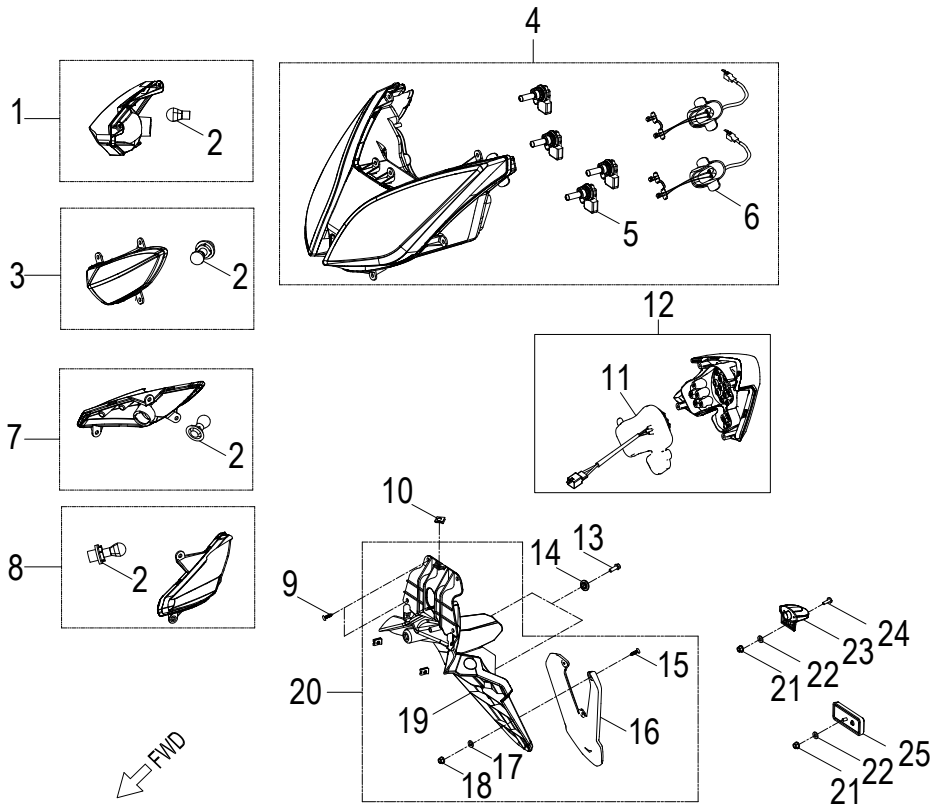

D-30: LIGHTS

Item	Description	Part Number	Q.ty	Note
1	Asm., Signal, Front, RH	3340050N-000	1	
2	Bulb, Signal	33905205-000	4	
3	Asm., Signal, Front, LH	3345050N-000	1	
4	Asm., Headlight	3310062U-000	1	
5	Bulb, Headlight	34901222-000	4	
6	Led Light Comp	33202202-000	2	
7	Asm., Signal, Rear, RH	3380062U-000	1	
8	Asm., Signal, Rear, LH	3385062U-000	1	
9	Screw	93903-1050128-00K	4	M5x12
10	Nut-U, M5	61121203-00C	3	M5
11	Led Light Comp	33202203-000	1	
12	Asm., Taillight	3370062U-000	1	
13	Bolt	96007-060168-00K	2	M6x16 + w
14	Washer	94150-0717050-00K	2	7.1x17x5
15	Bolt	93100-050168-00K	3	M5x16
16	Guard, Mud	8011362U-000	1	
17	Washer	94101-0613010-00C	3	6.1x13x1
18	Nut	90350-05000-00K	3	M5
19	License Plate	3370862U-001	1	
20	Asm., License Plate	3372962U-070	1	
21	Nut	94050-05000-00C	2	M5
22	Washer	94101-0514010-00K	2	5.1x14x1
23	Asm., License Light	33750202-000	1	
24	Bolt	93100-050168-00K	1	M5x16
25	Reflector	33741201-000	1