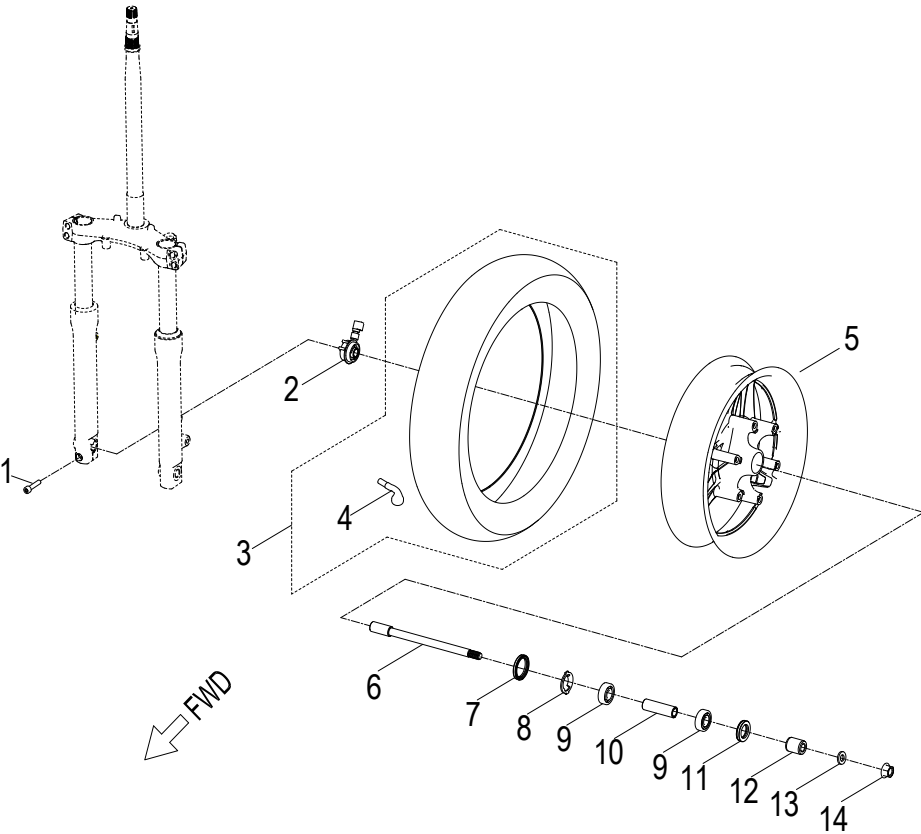

D-23: FRONT WHEEL

Item	Description	Part Number	Q.ty	Note
1	Bolt	91000-080408-00K	1	
2	Asm., Gear, Speedometer	4480662U-000	1	
3	Tire	4271150N-000	1	
4	Valve, Rim	4261662U-000	1	
5	Rim	4270162G-458	1	
6	Shaft, Front Wheel	4462562U-000	1	
7	Seal, Oil	96500-405005NBR	1	
8	Mount, Speedometer Gear	2290262U-000	1	
9	Bearing, Ball	96100-63020-LU000	2	
10	Sleeve, Shaft, Front Wheel	4462062U-000	1	
11	Seal, Oil	96500-284207NBR	1	
12	Spacer	4431162U-000	1	
13	Washer	94101-1426020-00C	1	14.2x26x2
14	Nut	90355-14000-19B	1