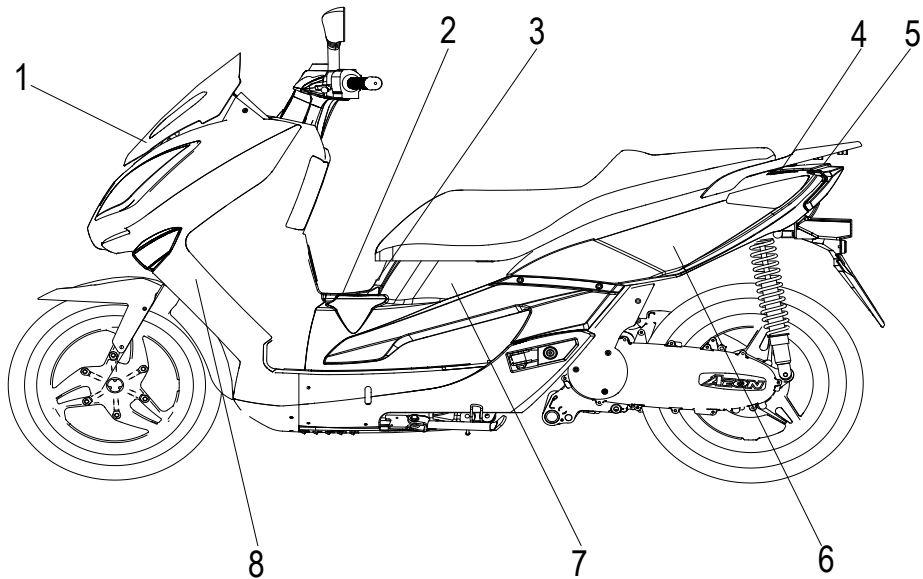

D-33: DECALS

Item	Description	Part Number	Q.ty	Note
1	Decal, AEON, Logo	87711262-S87	1	
2	Decal, Fuel	87841201-000	1	
3	Decal, AEON, Logo	87711263-000	1	
4	Decal, Warning, Hood	87842202-000	1	
5	Decal, Warning, Rack	87869202-000	1	
6	Decal, Elite	87848202-507	2	Red
		87848202-S87		Siver
		87848202-000		Standard
7	Decal, Tire Pressure	87864206-000	1	
8	Decal, 125	87715219-S87	2	Siver
		87715219-000		Standard