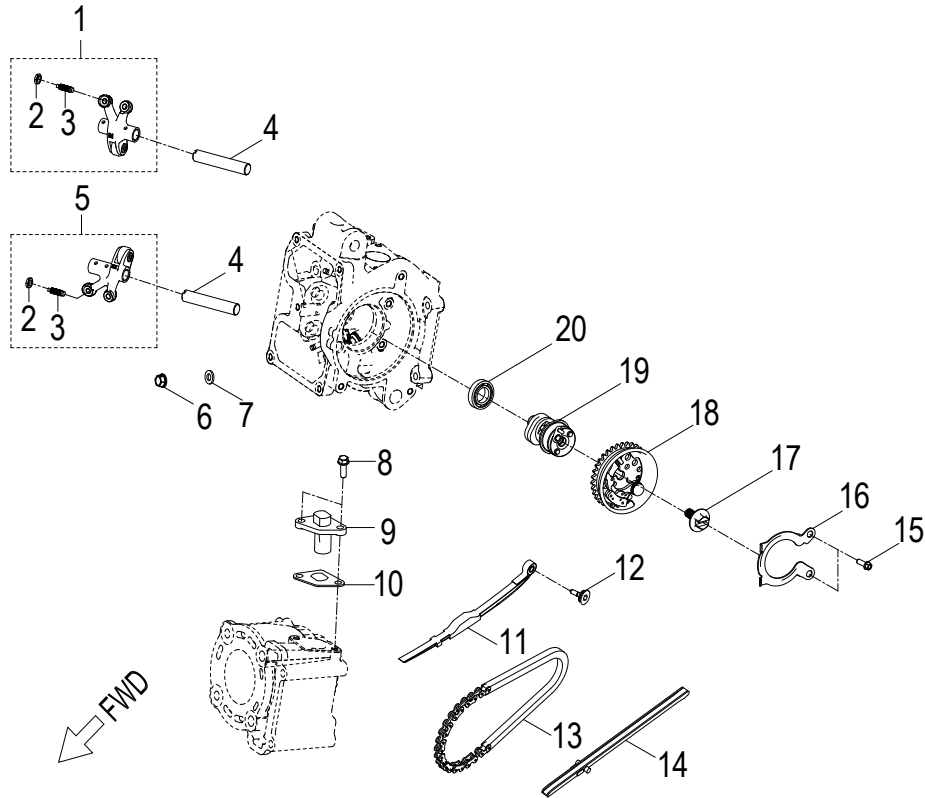

D-2: VALVE CAM

Item	Description	Part Number	Q.ty	Note
1	Arm Comp,Valve Rocker Intake	1443025N-000	1	
2	Nut, Tappet Adj.	90206-05000-00A	4	
3	Screw, Tappet Adj.	90012-06015	4	
4	Shaft,Valve Rocker Arm	1445125N-000	2	
5	Arm Comp,Valve Rocker Exhaust	1444025N-000	1	
6	Nut	94050-08000-00C	4	M8
7	Washer	94101-0816020-00C	4	8x16x2
8	Bolt	96000-060168-08C	2	M6x16
9	Tensioner	1452122R-000	1	
10	Gasket, Tensioner	1452318S-002	1	
11	Guide, Cam Chain, RH	1455025N-000	1	
12	Pivot, Guide	14535119-000	1	
13	Chain, Cam	1440135A-000	1	
14	Guide, Cam Chain, LH	1450025N-000	1	
15	Bolt	96000-060128-08C	2	M6x12
16	Retainer, Cam	1223425N-000	1	
17	Bolt	96005-080208-12K	1	
18	Sprocket, Cam Shaft	1410525N-000	1	
19	Asm., Cam Shaft	1440025N-000	1	
20	Bearing, Ball	96100-60010-Z0000	1	

D-5: TRANSMISSION COVER

Item	Description	Part Number	Q.ty	Note
1	Clip, Cir	94512-5200R	1	
2	Bearing, Ball	96100-6205-LLUC3/ZG	1	
3	Bolt	96000-080358-00C	6	
4	Bolt	96000-080458-00C	2	M8x45
5	Plug, Oil	15650111-001	1	
6	O-Ring	93210-01425	1	13.8x2.5
7	Cover, Transmission	2130125B-000	1	
8	Pin, Dowel	94301-10140	2	10x14
9	Washer	94101-0816020-00L	1	
10	Bolt	96000-080128-12C	1	
11	Gasket, Transmission Cover	2139525B-000	1	
12	Bearing, Ball	96100-CSB203A-JR2C3	1	
13	Bearing, Ball	96100-CSB301-JR200	1	
14	Seal, Oil	96500-354707A7271	1	