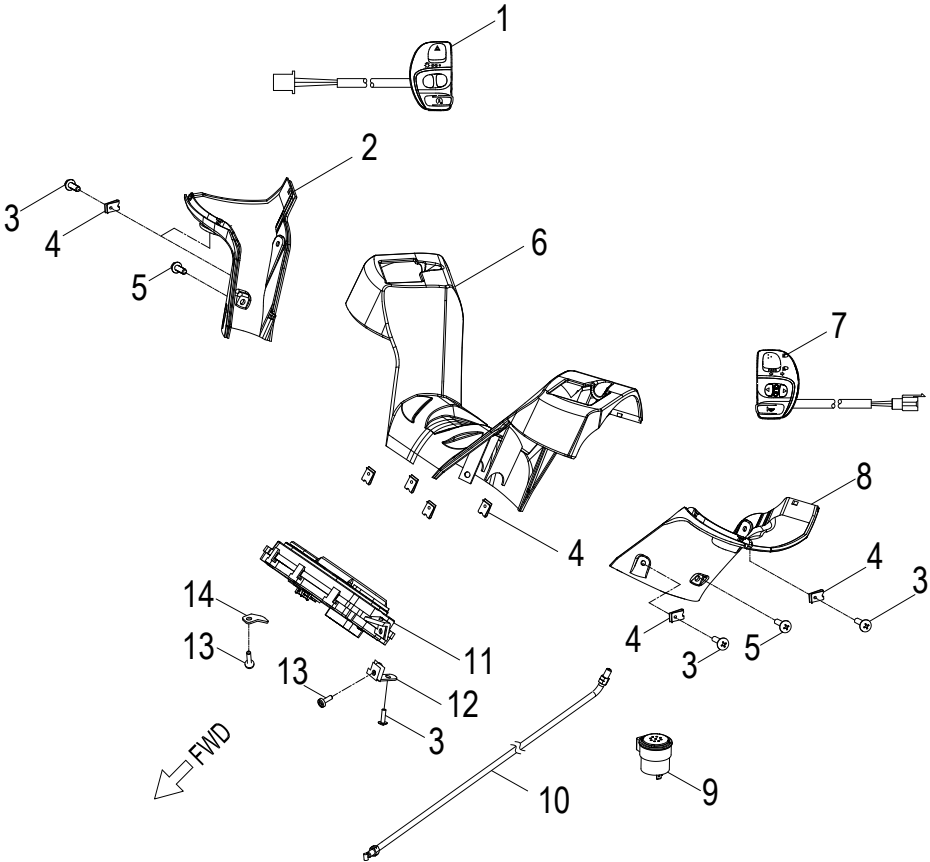

D-29: SPEEDOMETER ASS'Y

Item	Description	Part Number	Q.ty	Note
1	Switch, Handle, RH	3587050N-000	1	
2	Pod, Handlebar, Lower(R)	6421650N-070	1	
3	Bolt	93100-050168-00K	6	M5x16
4	Nut-U, M5	61121203-00C	9	M5
5	Bolt	93100-050128-00K	2	M5x12
6	Pod, Handlebar	6421150N-070	1	
7	Switch, Handle, LH	3586050N-000	1	
8	Pod, Handlebar, Lower(R)	6421750N-070	1	
9	Relay, Signal	38302204-000	1	
10	Sensor, Speedometer	3786062U-000	1	
11	Asm., Speedometer	3720025B-000	1	
12	Bracket, Speedometer	3720850N-000	2	
13	Screw	93903-1050128-00K	3	M5x12
14	Bracket, Speedometer	37208202-000	1