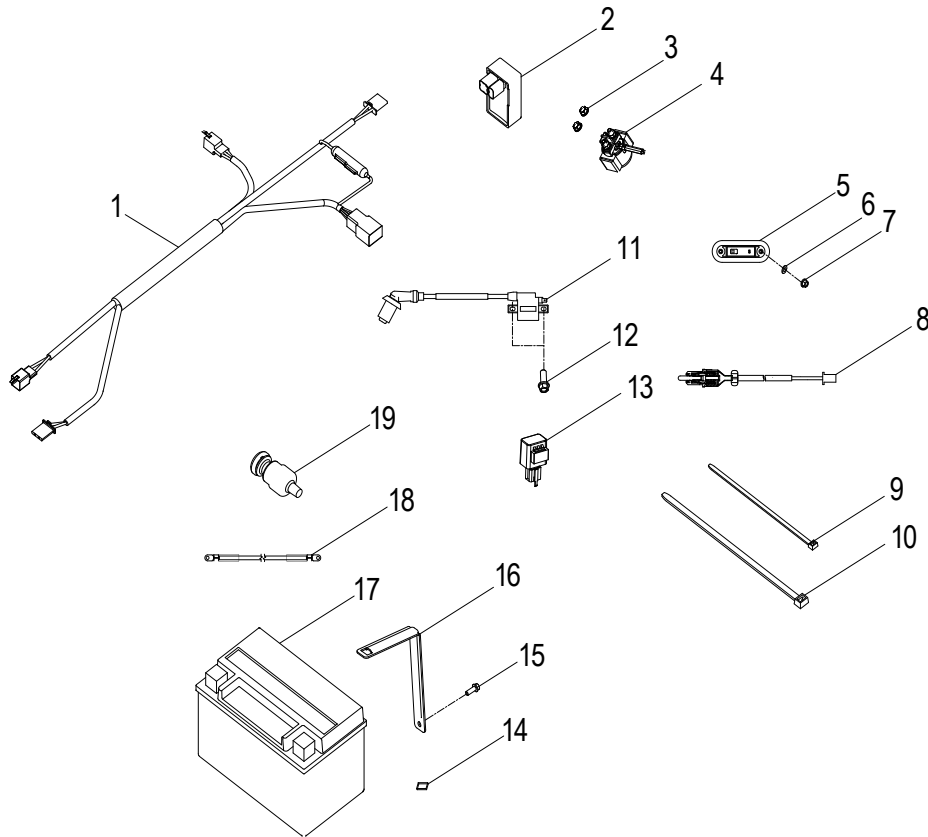

D-32: ELCTRICAL PARTS

Item	Description	Part Number	Q.ty	Note
1	Harness, Main Wire	3210025B-002	1	
2	Asm., CDI Unit	3041025B-000	1	
3	Nut	94050-06000-00K	2	M6
4	Starter Relay	38501204-000	1	
5	Lamp, Storage Box	77261201-000	1	
6	Washer	94101-0412010-00K	2	4x12x1
7	Nut	90350-04000-00K	2	M4
8	Switch, Lamp, Storage Box	7726262U-000	1	
9	Strap	89569131-000	21	AT-200M-B
10	Strap	89769111-000	3	
11	Asm., Ignition Coil	30510209-000	1	
12	Bolt	96000-060208-10K	2	M6x20
13	Relay, Parking	38701201-000	1	
14	Foam, battery	81113203-000	1	
15	Bolt	96000-060168-10K	1	M6x16
16	Bracket, Battery	3150225E-000	1	
17	Battery	31500156-001	1	9AH
18	Asm., Battery Cable	32001207-000	1	
19	Power Supplier	38130179-000	1