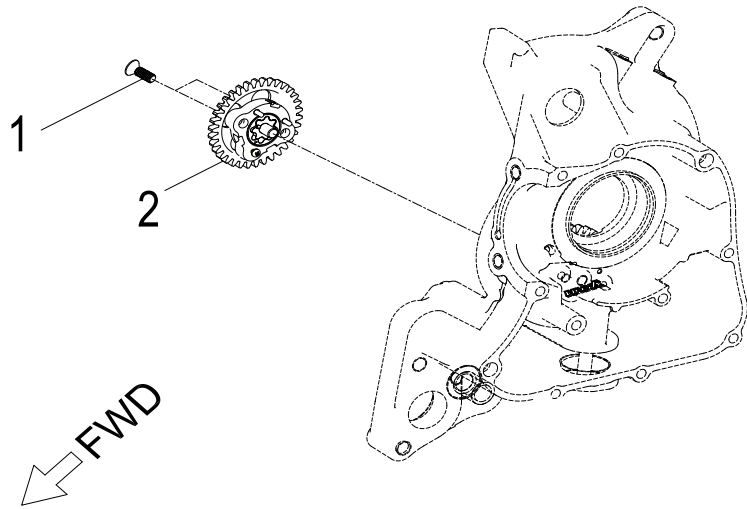

D-7: RIGHT CRANKCASE COVER

Item	Description	Part Number	Q.ty	Note
1	Flywheel	3111025N-000	1	
2	Stator	3112025N-000	1	
3	Bolt	92000-050128-00C	2	M5x12
4	Bolt	96000-060308-08C	2	M6x30
5	Gauge, Oil Lever	15650201-000	1	
6	Strap	89669227-000	2	
7	Asm., Shroud, Upper	1962125N-000	1	
8	Cap, Box	19611156-000	1	
9	Bolt	96007-060228-00K	3	M6x22 + w
10	Pin, Dowel	94301-10140	2	10x14
11	Oil Pump Gasket	1113225N-000	1	
12	Seal, Oil	96500-193005FKM	1	
13	Pin, Shaft	96300-05012	1	
14	Oil Pump Cover	1113125N-000	1	
15	O-Ring	93212-10720	1	
16	Bolt	96000-060708-08C	2	
17	Bolt	96000-060208-08C	1	M6x20

D-8: DRIVE CLUTCH

Item	Description	Part Number	Q.ty	Note
1	Belt, Driven	2310025B-000	1	
2	Asm., Sliding	2210325B-000	1	
3	Bushing, Slider	2213239A-000	3	
4	Plate, Sheave	2213139A-000	1	
5	Roller	2212125B-000	6	
6	Wheel, Slot, Sliding, Primary	2211039A-000	1	
7	Bushing, Sheave	2210625B-000	1	
8	Sheave, moveable	2210225B-000	1	
9	Clutch, One-Way	2214025B-000	1	
10	Nut	94050-12000-00C	1	

D-10: OIL PUMP

Item	Description	Part Number	Q.ty	Note
1	Bolt	93902-060208-00C	2	
2	Asm., Oil Pump	1500025N-000	1	

D-11: STARTING MOTOR

Item	Description	Part Number	Q.ty	Note
1	Bolt	96000-060208-08C	2	M6x20
2	Motor, Starter	3120025N-000	1	
3	Boss, Gear	2820225N-000	1	
4	Bearing, Needle	96200-505613	1	
5	Gear, Starter	2822025N-000	1	
6	Asm., One Way Clutch	2841025N-000	1	
7	Plate, Thrust, One Way	2822425N-000	1	
8	Bolt	96000-060128-08C	3	M6x12
9	Plate, Idle Gear	2823525N-000	1	
10	Asm., Idle Gear	2342225N-000	1	
11	Washer	94108-1020005-00C	2	
12	Shaft, Starter Motor	2842422R-000	1	
13	Asm., Kick Pinion	28225113-000	1	
14	Asm., Shaft, Kick Start	28250201-000	1	
15	Bushing	96401-152030	1	
16	Recoil, Kick Start	28281111-000	1	
17	Washer	94101-1528010-00K	1	15x28x1
18	Clip, Cir	94511-1500S	1	
19	Asm., Kick Start	28300151-000	1	
20	Bolt	96000-060258-00K	1	M6x25