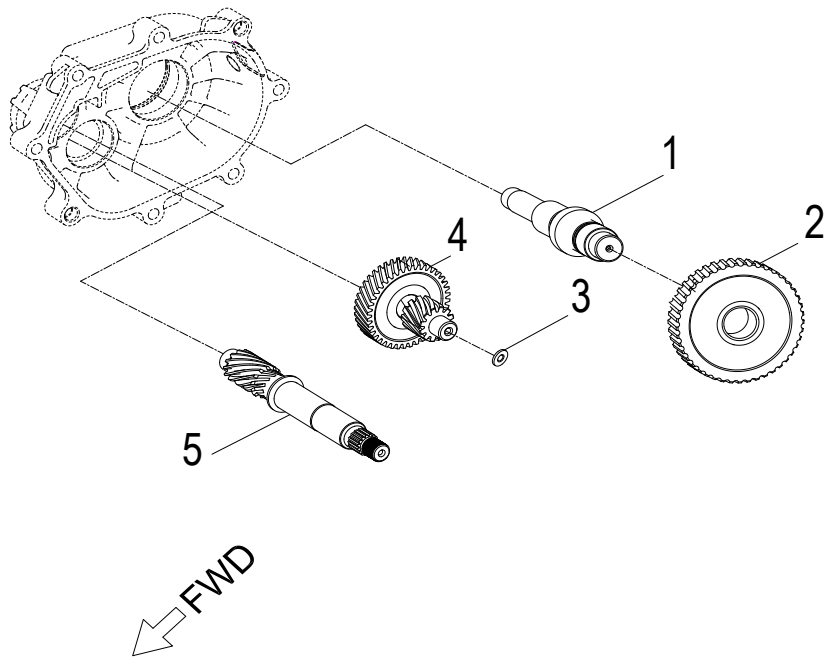

D-10: OIL PUMP

Item	Description	Part Number	Q.ty	Note
1	Bolt	93902-060208-00C	2	
2	Asm., Oil Pump	1500025N-000	1	

D-11: STARTING MOTOR

Item	Description	Part Number	Q.ty	Note
1	Bolt	96000-060208-08C	2	M6x20
2	Motor, Starter	3120025N-000	1	
3	Boss, Gear	2820225N-000	1	
4	Bearing, Needle	96200-505613	1	
5	Gear, Starter	2822025N-000	1	
6	Asm., One Way Clutch	2841025N-000	1	
7	Plate, Thrust, One Way	2822425N-000	1	
8	Bolt	96000-060128-08C	3	M6x12
9	Plate, Idle Gear	2823525N-000	1	
10	Asm., Idle Gear	2342225N-000	1	
11	Washer	94108-1020005-00C	2	
12	Shaft, Starter Motor	2842422R-000	1	
13	Asm., Kick Pinion	28225113-000	1	
14	Asm., Shaft, Kick Start	28250201-000	1	
15	Bushing	96401-152030	1	
16	Recoil, Kick Start	28281111-000	1	
17	Washer	94101-1528010-00K	1	15x28x1
18	Clip, Cir	94511-1500S	1	
19	Asm., Kick Start	28300151-000	1	
20	Bolt	96000-060258-00K	1	M6x25

D-12: TRANSMISSION

Item	Description	Part Number	Q.ty	Note
1	Pinion, Output	2343125B-000	1	
2	Gear, Output	2343225B-000	1	
3	Washer	94108-1530010-000	1	
4	Asm., Shaft, Counter	2342025B-000	1	
5	Asm., Shaft, Drive	2341125B-000	1	