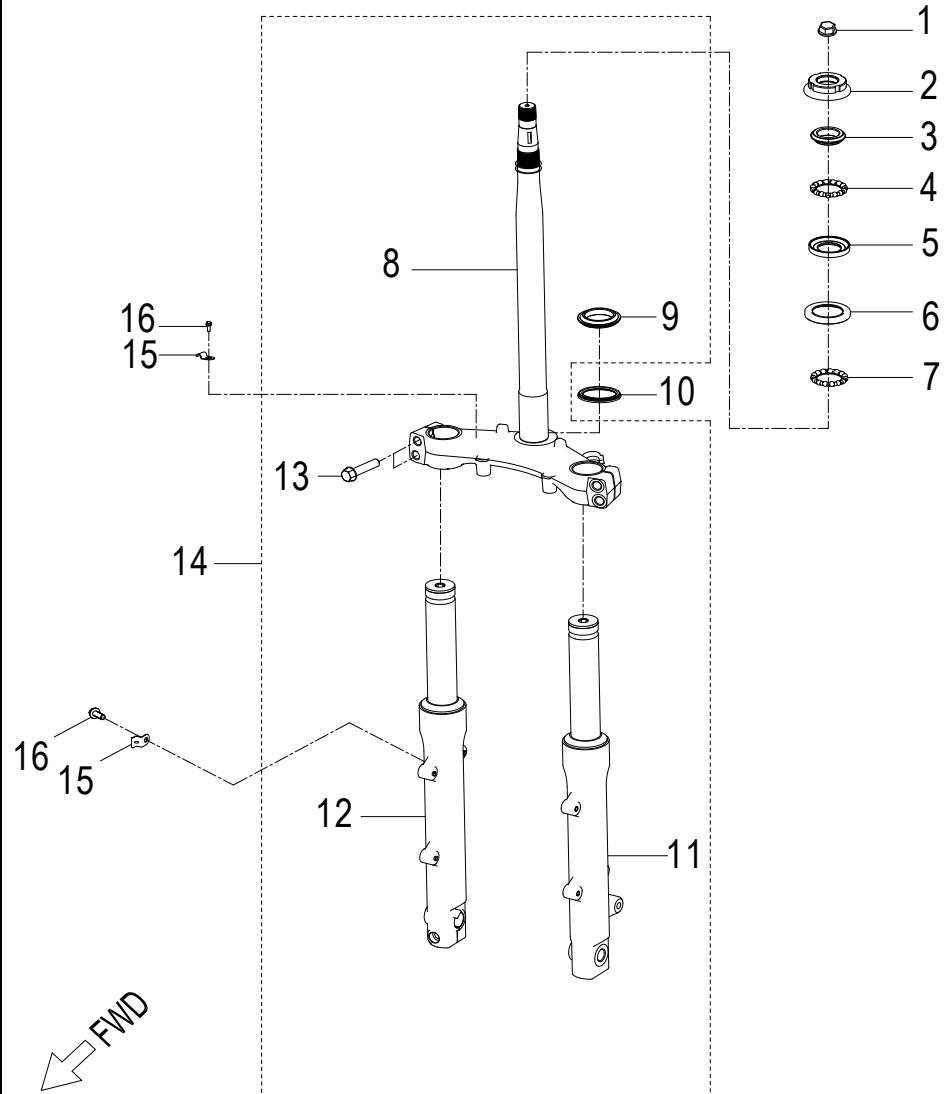

D-10: OIL PUMP

Item	Description	Part Number	Q.ty	Note
1	Bolt	93902-060208-00C	2	
2	Asm., Oil Pump	1500025N-000	1	

D-11: STARTING MOTOR

Item	Description	Part Number	Q.ty	Note
1	Bolt	96000-060208-08C	2	M6x20
2	Motor, Starter	3120025N-000	1	
3	Boss, Gear	2820225N-000	1	
4	Bearing, Needle	96200-505613	1	
5	Gear, Starter	2822025N-000	1	
6	Asm., One Way Clutch	2841025N-000	1	
7	Plate, Thrust, One Way	2822425N-000	1	
8	Bolt	96000-060128-08C	3	M6x12
9	Plate, Idle Gear	2823525N-000	1	
10	Asm., Idle Gear	2342225N-000	1	
11	Washer	94108-1020005-00C	2	
12	Shaft, Starter Motor	2842422R-000	1	
13	Asm., Kick Pinion	28225113-000	1	
14	Asm., Shaft, Kick Start	28250201-000	1	
15	Bushing	96401-152030	1	
16	Recoil, Kick Start	28281111-000	1	
17	Washer	94101-1528010-00K	1	15x28x1
18	Clip, Cir	94511-1500S	1	
19	Asm., Kick Start	28300151-000	1	
20	Bolt	96000-060258-00K	1	M6x25

D-20: FRONT FORK

Item	Description	Part Number	Q.ty	Note
1	Nut	94001-26000-32B	1	
2	Cover, Bearing	53216201-000	1	
3	RACE BALL #1	53211S31-000	1	
4	Bearing, Thrust, 1/4"-15B	51211201-000	1	
5	RACE BALL #2	53212S31-000	1	
6	RACE BALL #3	53213S31-000	1	
7	Bearing, Thrust, 3/16"-18B	51211202-000	1	
8	Shaft, Steering	5110750N-000	1	
9	RACE BALL #5	53215S31-000	1	
10	Seal, Bearing	5321762U-000	1	
11	Arm, Suspension, Silver, Lh	5313062U-000	1	
12	Arm, Suspension, Silver, Rh	5303062U-000	1	
13	Bolt	96000-100488-OKL	4	M10x48
14	Asm., Suspension, Front	51100S34-000	1	
15	Fastener, Speedometer Sensor	3721362U-000	2	
16	Bolt	96000-060108-10K	2	