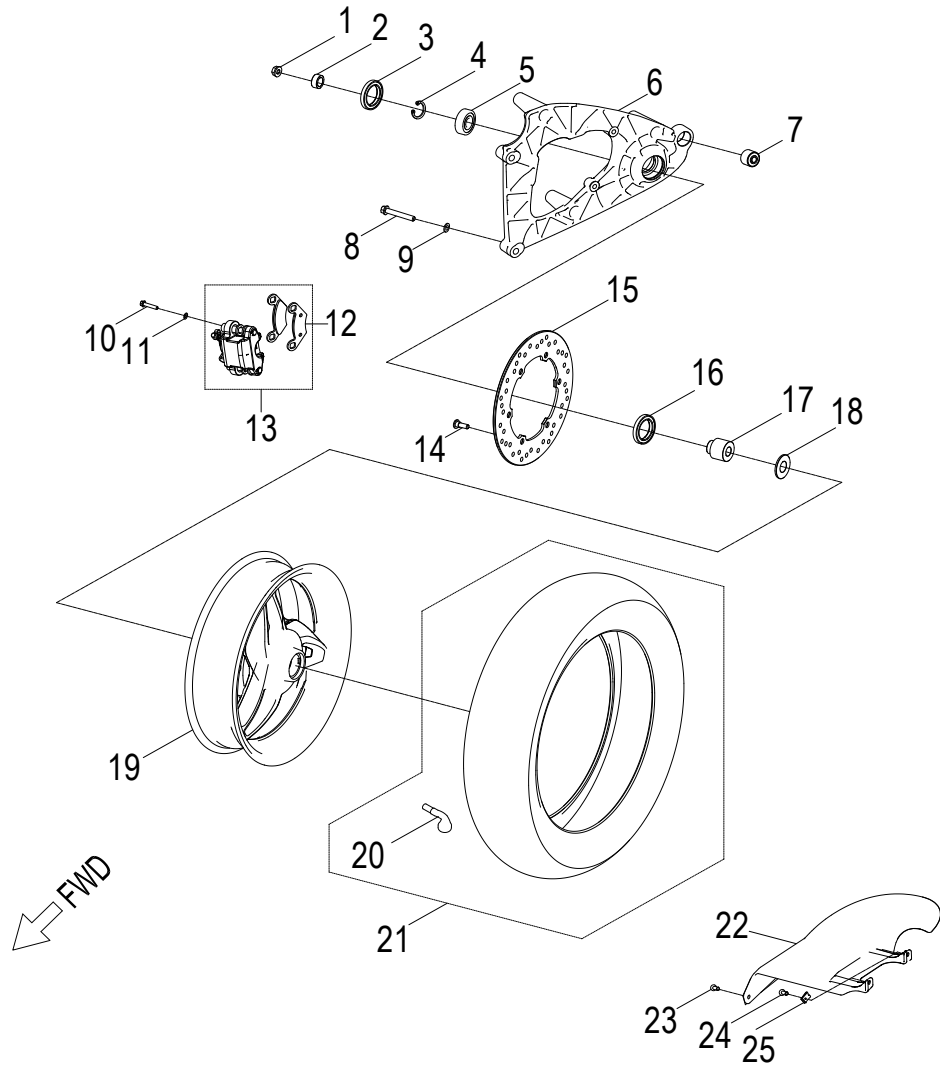

D-25: REAR WHEEL

Item	Description	Part Number	Q.ty	Note
1	Nut	90355-16000-24K	1	
2	Spacer	4232162U-000	1	
3	Seal, Oil	96500-253705NBR	1	
4	Clip, Cir	94512-4700R	1	
5	Bearing, Ball	96100-63030-LLUC3	1	
6	Arm, Swing	5200025B-000	1	
7	Bushing	96400-102828	1	
8	Bolt	96000-100558-OKL	2	
9	Washer	94101-1022020-00K	2	10.1x22x2
10	Bolt	96000-080388-OKL	2	
11	Washer	94101-0816010-00C	2	
12	Pad, brake, Rear	4312062U-001	1	
13	Asm, Caliper, Rear	43100S31-000	1	
14	Bolt	45016201-000	6	
15	Disc, Brake	4351162U-000	1	
16	Seal, Oil	96500-254706NBR	1	
17	Spacer, Axle	4231162U-000	1	
18	Washer	94101-1750030-00B	1	
19	Rim, Rear	4280162G-458	1	
20	Valve, Rim	4261662U-000	1	
21	Tire	4281150N-000	1	
22	REAR FENDER	8011562U-000	1	
23	Bolt	93100-050168-00K	2	M5x16
24	Screw	93100-050258-00K	2	
25	Nut-U, M5	61121203-00C	2	M5