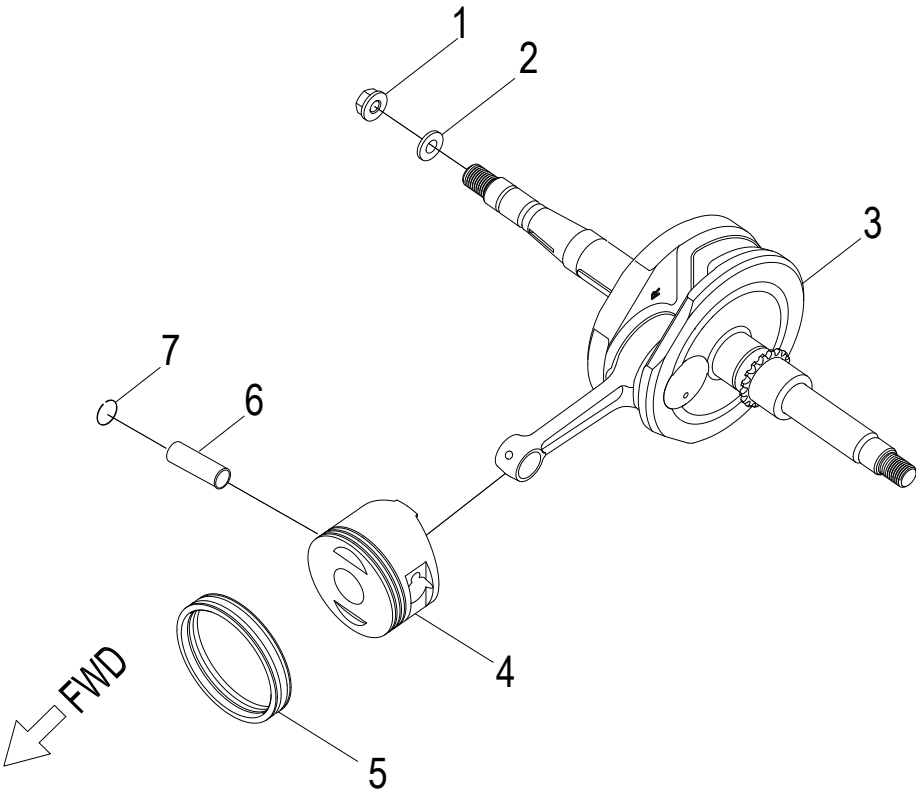

D-3: CRANKSHAFT & PISTON

Item	Description	Part Number	Q.ty	Note
1	Nut	94050-12000-00C	1	
2	Washer	94101-1222023-00C	1	
3	Asm., Crankshaft	1300025N-000	1	
4	Piston	1310025B-000	1	
5	Ring Set, Piston	1301125N-000	1	
6	Pin, Piston	1311125N-000	1	
7	Clip, Piston Pin	13115119-000	2