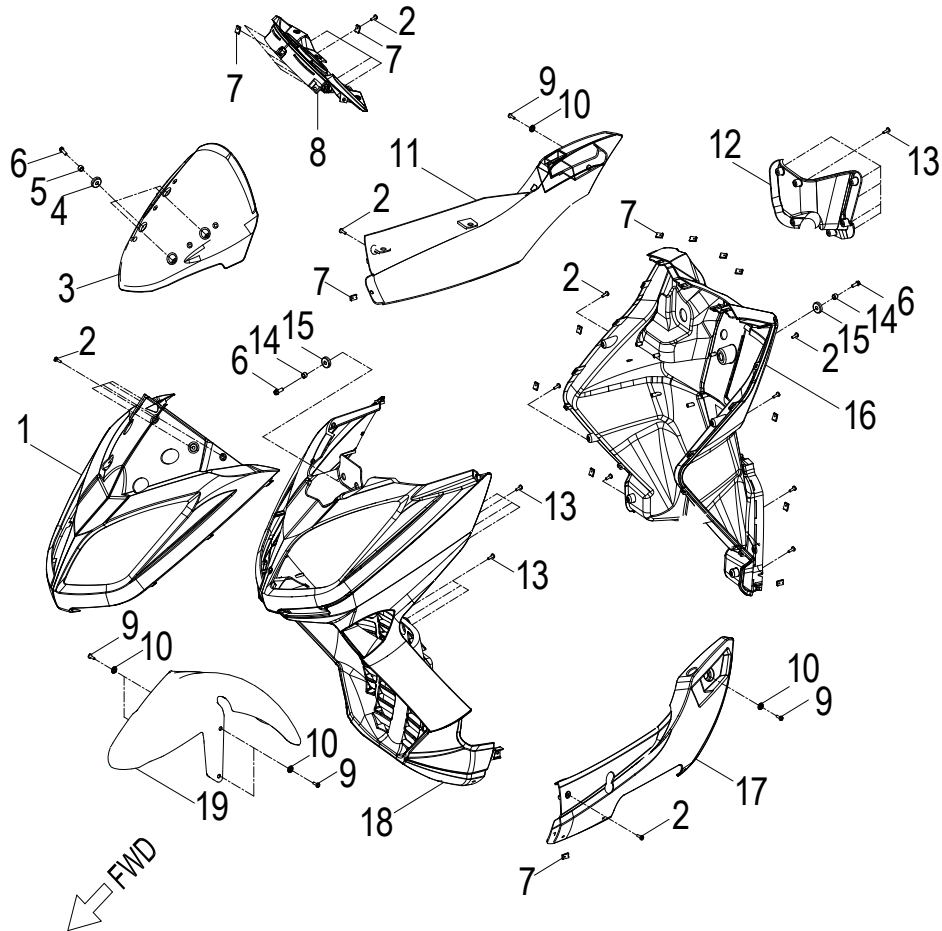

D-28: WINDSHIELD

Item	Description	Part Number	Q.ty	Note
1	Cover, Headlight	6432150N-134	1	Black
		6432150N-235		White
		6432150N-S87		Silver
2	Bolt	93100-050168-00K	29	M5x16
3	Screen	6431150N-000	1	
4	Grommet	16129204-000	4	
5	Tube, Spacer	42810215-000	4	
6	Bolt	96007-060228-00K	8	M6x22 + w
7	Nut-U, M5	61121203-00C	20	M5
8	Speedometer Cover	3719150N-070	1	
9	Bolt	96000-060168-10K	5	M6x16
10	Washer	94150-0717050-00K	6	7.1x17x5
11	Panel, Bottom, RH	83501S31-134	1	Black
		83501S31-235		White
		83501S31-S87		Silver
12	Cover, Small Storge Box	8113450N-070	1	
13	Screw	93903-1050168-00K	22	M5x16
14	Spacer	51311203-000	4	
15	Foam	17502204-000	4	
16	Inner Box	8113150N-070	1	
17	Panel, Bottom, LH	83601S31-134	1	Black
		83601S31-235		White
		83601S31-S87		Silver
18	Windshield	6430150N-134	1	Black
		6430150N-235		White
		6430150N-S87		Silver
19	Fender, Front	6285050N-134	1	Black
		6285050N-235		White
		6285050N-S87		Silver