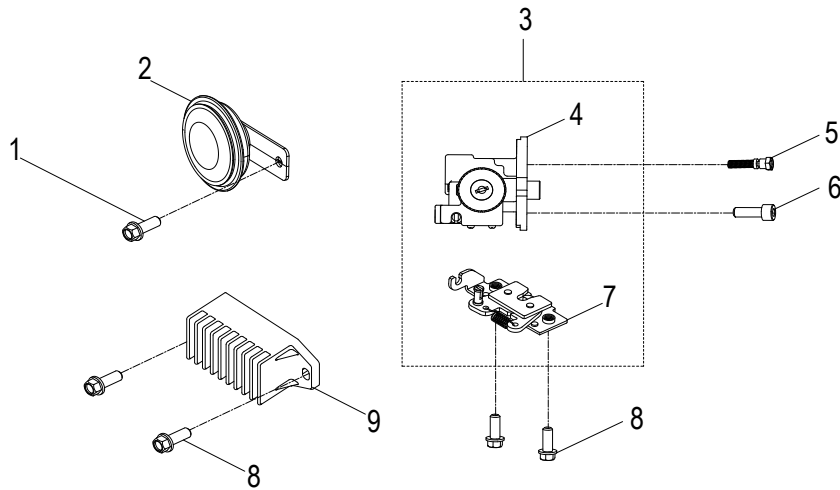

D-31: MAIN SWITCH, HORN & REGULATOR

Item	Description	Part Number	Q.ty	Note
1	Bolt	96000-080128-OKL	1	M8x12
2	Horn	38110119-000	1	
3	Asm., Mian Switch	3501062U-001	1	
4	Switch, Main	3510262U-001	1	
5	Shear-Bolt	92200-060208-0B1	1	
6	Bolt	91000-060168-00K	1	
7	Lock striker	7723162U-000	1	
8	Bolt	96000-060168-10K	4	M6x16
9	Rectifier/ Regulator	3160062U-000	1