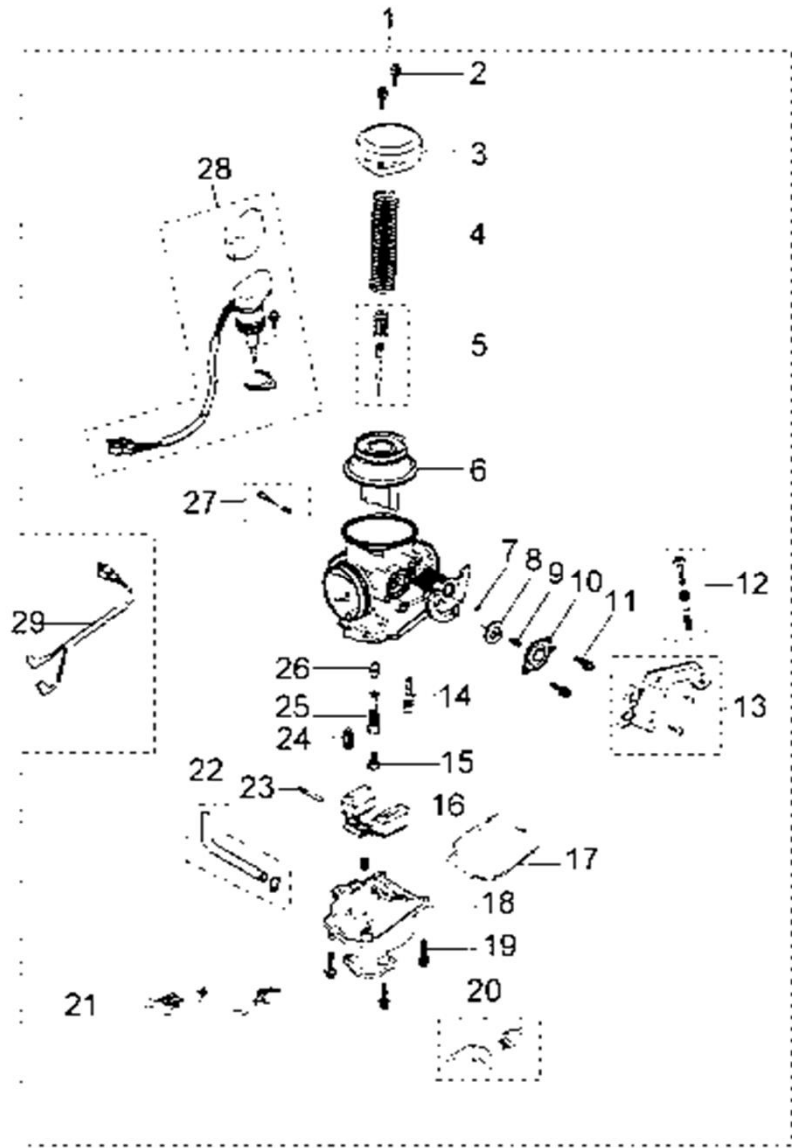

D-14: CARBURETOR

Item	Description	Part Number	Q.ty	Note
1	Asm., Carburetor	1610025N-000	1	
2	Screw	93502-040108-00C	2	M4x10 + w
3	Asm., Cap	1614025N-000	1	
4	Spring	1610225N-000	1	
5	Asm., Jet Needle	1610425N-000	1	
6	Throttle Valve, Diaphragm	1605025N-000	1	
7	Seal	3372825N-000	1	
8	Check Valve, Air	1615625N-000	1	
9	Spring	4054125N-000	1	
10	Cover, Diaphragm	1615525N-000	1	
11	Screw	93502-040108-00C	2	M4x10 + w
12	Screw, Idle	1611425N-000	1	
13	Bracket, Throttle Cable	1615725N-000	1	
14	Jet, Pilot	16110203-000	1	
15	Jet, Main	1610825N-000	1	
16	Float	1612325N-000	1	
17	Seal, Float	1610625N-000	1	
18	Float, Body	1610725N-000	1	
19	Screw	93502-040168-00C	3	M4x16 + w
20	Heater, Carb.	1615925N-000	1	
21	Thermoswitch, Carb.	1618025B-000	1	
22	Drain Tube	1610925N-000	1	
23	Pin, Float	1611925N-000	1	
24	Valve, Float	1611725N-000	1	
25	Valve, Needle	1610525N-000	1	
26	Needle, Jet	1615025N-000	1	
27	Screw, Air	1611525N-000	1	
28	Auto Choke, Kits	1615825N-000	1	
29	Wire	33102206-000	1