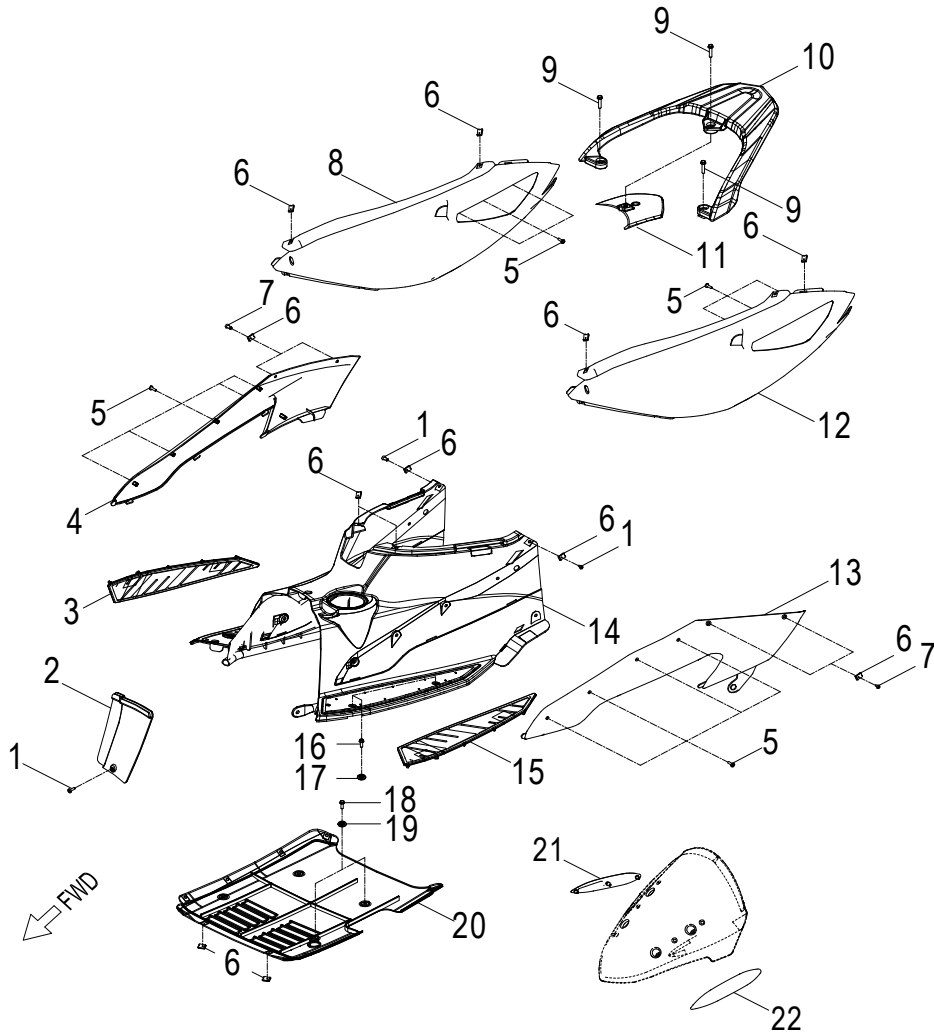

D-18: SIDE COVER

Item	Description	Part Number	Q.ty	Note
1	Bolt	93100-050168-00K	5	M5x16
2	Cover, Battery	3150462U-070	1	
3	Floorboard, RH	6431562U-070	1	
4	Veneer, RH	8350362U-850	1	
5	Screw	93903-1050128-00K	16	M5x12
6	Nut-U, M5	61121203-00C	14	M5
7	Bolt	93100-050128-00K	4	M5x12
8	Panel, Side, RH	8350062U-134	1	Black
		8350062U-235		White
		8350062U-S87		Silver
9	Bolt	96000-080288-00K	3	
10	Grab Bar	5010562U-134	1	Black
		5010562U-235		White
		5010562U-S87		Silver
11	Visor, Taillight	8370462U-134	1	Black
		8370462U-235		White
		8370462U-S87		Silver
12	Panel, Side, LH	8360062U-134	1	Black
		8360062U-235		White
		8360062U-S87		Silver
13	Veneer, LH	8360362U-850	1	
14	Floor	6422062U-000	1	
15	Floorboard, LH	6431662U-070	1	
16	Bolt	96007-060168-00K	4	M6x16 + w
17	Washer	94150-0717075-00K	4	6.5x17.5x7.5
18	Bolt	96000-060168-10K	4	M6x16
19	Washer	94150-0717050-00K	4	7.1x17x5
20	Shield, Chassis	5010662U-070	1	
21	Veneer, RH	8350350N-070	1	
22	Veneer, LH	8360350N-070	1