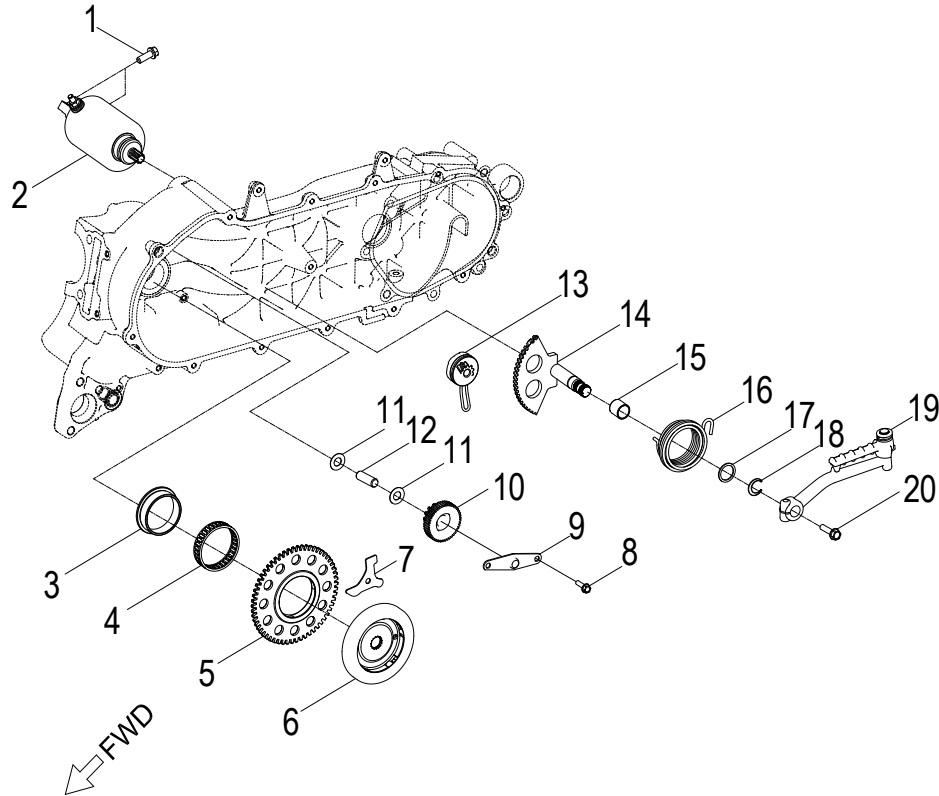

D-5: TRANSMISSION COVER

Item	Description	Part Number	Q.ty	Note
1	Clip, Cir	94512-5200R	1	
2	Bearing, Ball	96100-6205-LLUC3/ZG	1	
3	Bolt	96000-080358-00C	6	
4	Bolt	96000-080458-00C	2	M8x45
5	Plug, Oil	15650111-001	1	
6	O-Ring	93210-01425	1	13.8x2.5
7	Cover, Transmission	2130125B-000	1	
8	Pin, Dowel	94301-10140	2	10x14
9	Washer	94101-0816020-00L	1	
10	Bolt	96000-080128-12C	1	
11	Gasket, Transmission Cover	2139525B-000	1	
12	Bearing, Ball	96100-CSB203A-JR2C3	1	
13	Bearing, Ball	96100-CSB301-JR200	1	
14	Seal, Oil	96500-354707A7271	1	

D-7: RIGHT CRANKCASE COVER

Item	Description	Part Number	Q.ty	Note
1	Flywheel	3111025N-000	1	
2	Stator	3112025N-000	1	
3	Bolt	92000-050128-00C	2	M5x12
4	Bolt	96000-060308-08C	2	M6x30
5	Gauge, Oil Lever	15650201-000	1	
6	Strap	89669227-000	2	
7	Asm., Shroud, Upper	1962125N-000	1	
8	Cap, Box	19611156-000	1	
9	Bolt	96007-060228-00K	3	M6x22 + w
10	Pin, Dowel	94301-10140	2	10x14
11	Oil Pump Gasket	1113225N-000	1	
12	Seal, Oil	96500-193005FKM	1	
13	Pin, Shaft	96300-05012	1	
14	Oil Pump Cover	1113125N-000	1	
15	O-Ring	93212-10720	1	
16	Bolt	96000-060708-08C	2	
17	Bolt	96000-060208-08C	1	M6x20

D-10: OIL PUMP

Item	Description	Part Number	Q.ty	Note
1	Bolt	93902-060208-00C	2	
2	Asm., Oil Pump	1500025N-000	1	

D-11: STARTING MOTOR

Item	Description	Part Number	Q.ty	Note
1	Bolt	96000-060208-08C	2	M6x20
2	Motor, Starter	3120025N-000	1	
3	Boss, Gear	2820225N-000	1	
4	Bearing, Needle	96200-505613	1	
5	Gear, Starter	2822025N-000	1	
6	Asm., One Way Clutch	2841025N-000	1	
7	Plate, Thrust, One Way	2822425N-000	1	
8	Bolt	96000-060128-08C	3	M6x12
9	Plate, Idle Gear	2823525N-000	1	
10	Asm., Idle Gear	2342225N-000	1	
11	Washer	94108-1020005-00C	2	
12	Shaft, Starter Motor	2842422R-000	1	
13	Asm., Kick Pinion	28225113-000	1	
14	Asm., Shaft, Kick Start	28250201-000	1	
15	Bushing	96401-152030	1	
16	Recoil, Kick Start	28281111-000	1	
17	Washer	94101-1528010-00K	1	15x28x1
18	Clip, Cir	94511-1500S	1	
19	Asm., Kick Start	28300151-000	1	
20	Bolt	96000-060258-00K	1	M6x25