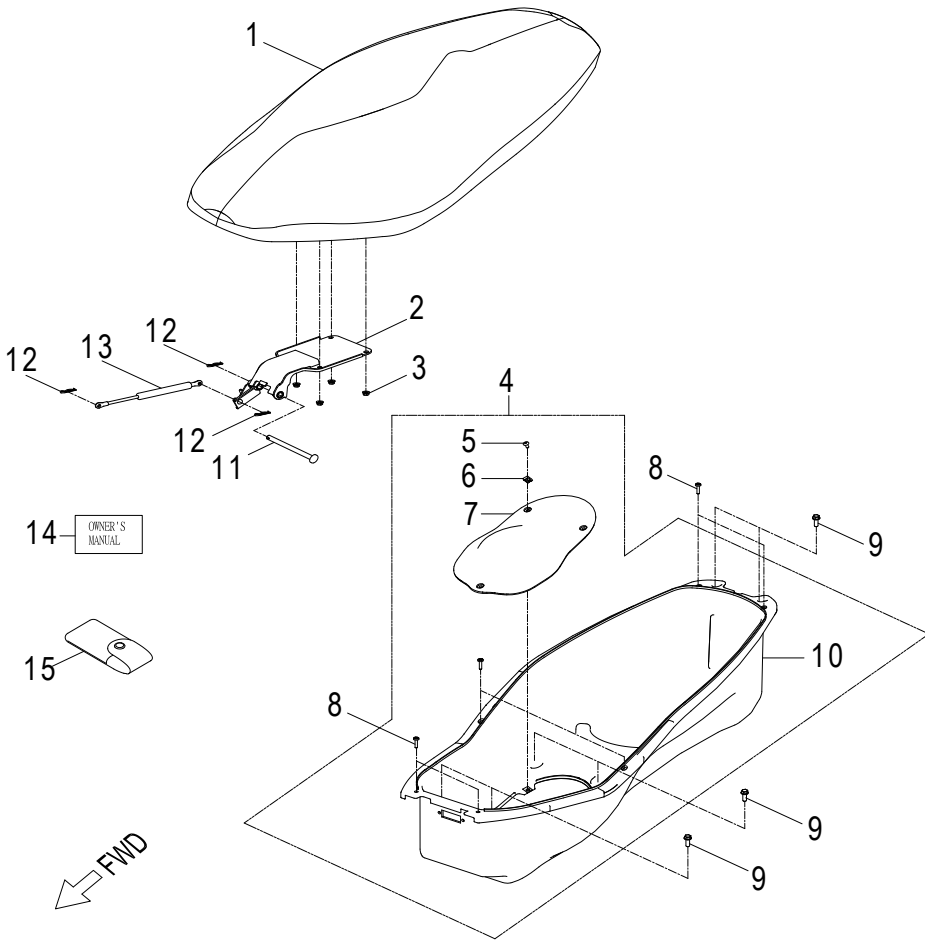

D-22: SEAT

Item	Description	Part Number	Q.ty	Note
1	Seat	7720062U-070	1	
2	Hinge, Seat	7720162U-000	1	
3	Nut	94050-06000-00K	4	M6
4	Asm., Box	7726062K-000	1	
5	Bolt	93100-050128-00K	3	M5x12
6	Nut-U, M5	61121203-00C	3	M5
7	Box Cover	7720262K-000	1	
8	Bolt	93902-050208-00K	6	
9	Bolt	96007-060168-00K	6	M6x16 + w
10	BOX	7720762K-000	1	
11	Seat Fix Shaft	7720362U-000	1	
12	Cotter Pin	94203-12200	3	
13	Stopper	7725962U-000	1	
14	Manual, Owner's	88510260-001	1	
15	Pouch, Tool	89120213-000	1