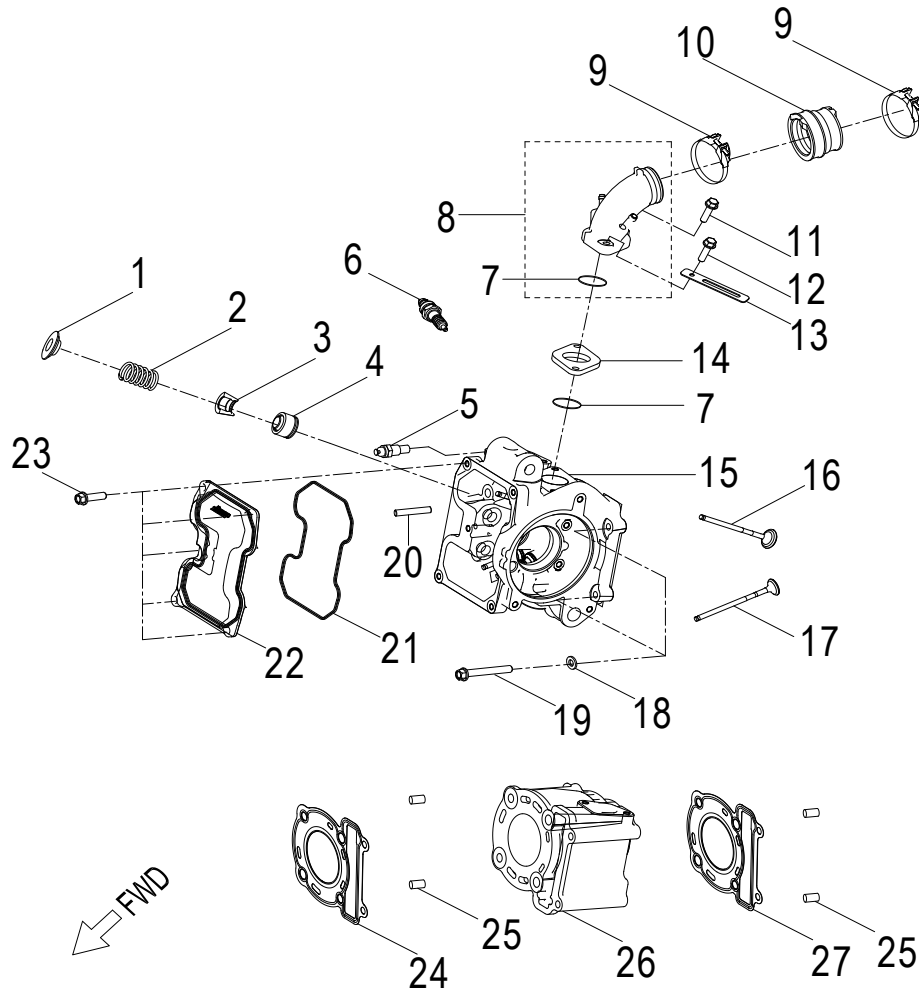

D-1: CYLINDER & CYLINDER HEAD

Item	Description	Part Number	Q.ty	Note
1	Retainer, Valve, Spring	1477125N-000	4	
2	Spring, Valve, Outer	1475125N-000	4	
3	Clip, Retainer	1478125N-000	8	
4	Seal, Valve	1220925N-000	4	
5	Sensor, Thermosatic	1931950A-000	1	
6	Plug, Spark	9807622R-000	1	
7	O-Ring	93210-03130	2	
8	Asm., Manifold, Intake	1710025N-000	1	
9	Strap	94520-02551	2	
10	Adapter, Carburetor	1614625B-000	1	
11	Bolt	96014-060258-00C	1	
12	Bolt	96000-060258-00C	1	
13	Strap	89669227-000	1	
14	Insulator, Manifold	1711225N-000	1	
15	Head, Cylinder	1220125N-000	1	
16	Valve, Intake	1471125N-000	2	
17	Valve, Exhaust	1472125N-000	2	
18	Washer	94101-0613010-00C	2	6.1x13x1
19	Bolt	96000-061008-08C	2	
20	Stud	91001-080328-00C	2	M8x32
21	Gasket , Head Cover	1239125N-000	1	
22	Cover, Cylinder Head	1230925N-000	1	
23	Bolt	96000-060208-08C	5	M6x20
24	Gasket, Cylinder Head	1225125N-000	1	
25	Pin, Dowel	94301-10140	4	10x14
26	Cylinder	1210025B-000	1	
27	Gasket, Cylinder	1219125N-000	1