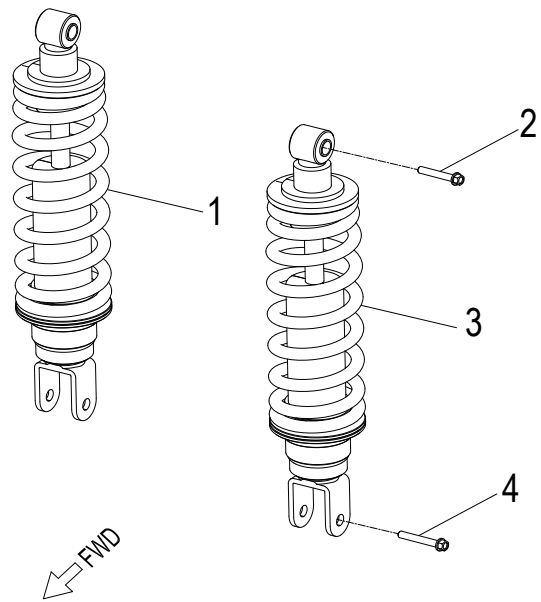

D-19: SUSPENSIONS

Item	Description	Part Number	Q.ty	Note
1	Asm., Suspension, Rear, RH	5249062U-038	1	
2	Bolt	96000-100408-0KL	2	M10x40
3	Asm., Suspension, Rear, LH	5247062U-038	1	
4	Bolt	96000-100488-0KL	2	M10x48