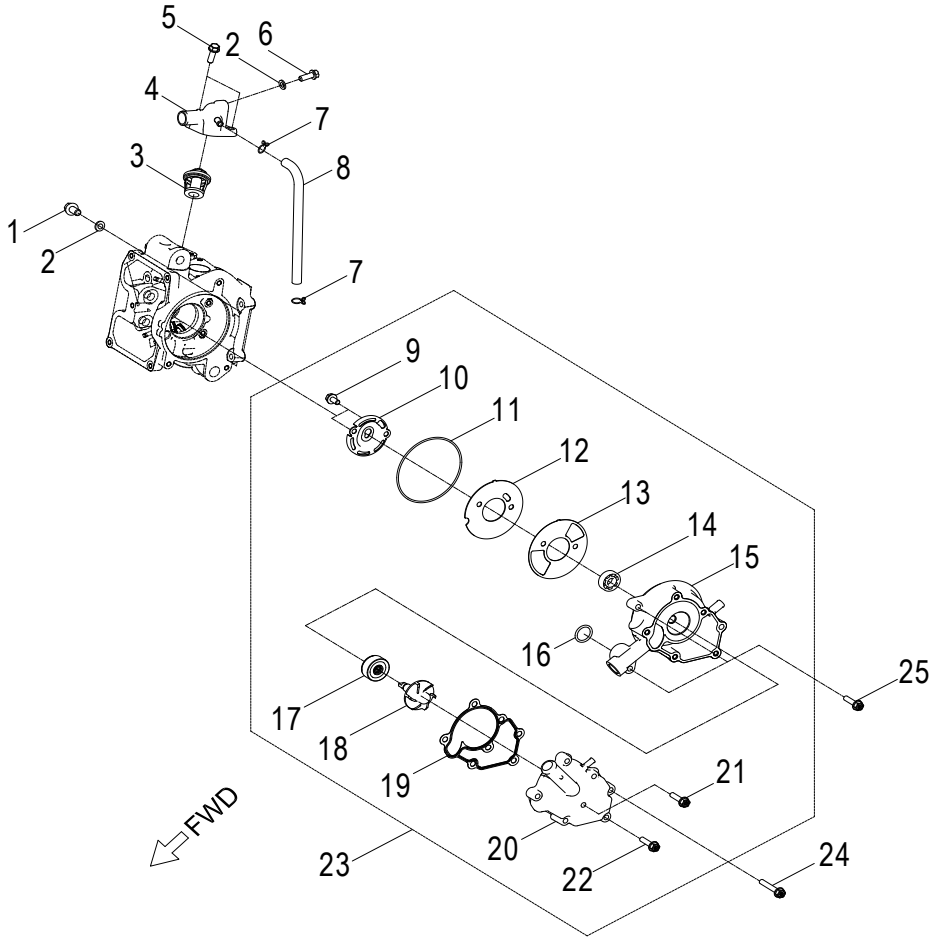

D-13: WATER PUMP

Item	Description	Part Number	Q.ty	Note
1	Bolt	96000-060108-10K	1	
2	Washer	94101-0612010-00U	2	6.5x12x1
3	Bimetal, Thermostatic	1930062U-000	1	
4	Flange, Thermostatic	1931525N-000	1	
5	Bolt	96000-060208-08C	2	M6x20
6	Bolt	96000-060208-08C	1	M6x21
7	Clip	94510-09012	2	
8	Hose, Bypass, Thermostatic	1950525N-000	1	
9	Bolt	96000-060128-08C	2	M6x12
10	Adaptor, Impeller	1921625N-000	1	
11	O-Ring	93214-08720	1	
12	Diversion, Impeller	1921925N-000	1	
13	Gasket, Impeller	1921825N-000	1	
14	Bearing, Ball	96100-60000-000C3	1	
15	Body, Water Pump	1921125N-000	1	
16	O-Ring	93210-01925	1	
17	Seal, Oil	96510-103113NBR	1	
18	Impeller, Water Pump	1921525N-000	1	
19	Gasket	1922925N-000	1	
20	Flange, Water Pump	1922125N-000	1	
21	Bolt	96000-060308-08C	1	M6x30
22	Bolt	96000-060258-08C	4	M6x25
23	Asm., Water Pump	1921025N-000	1	
24	Bolt	96000-060508-08C	1	M6x50
25	Bolt	96000-060258-08C	2	M6x25