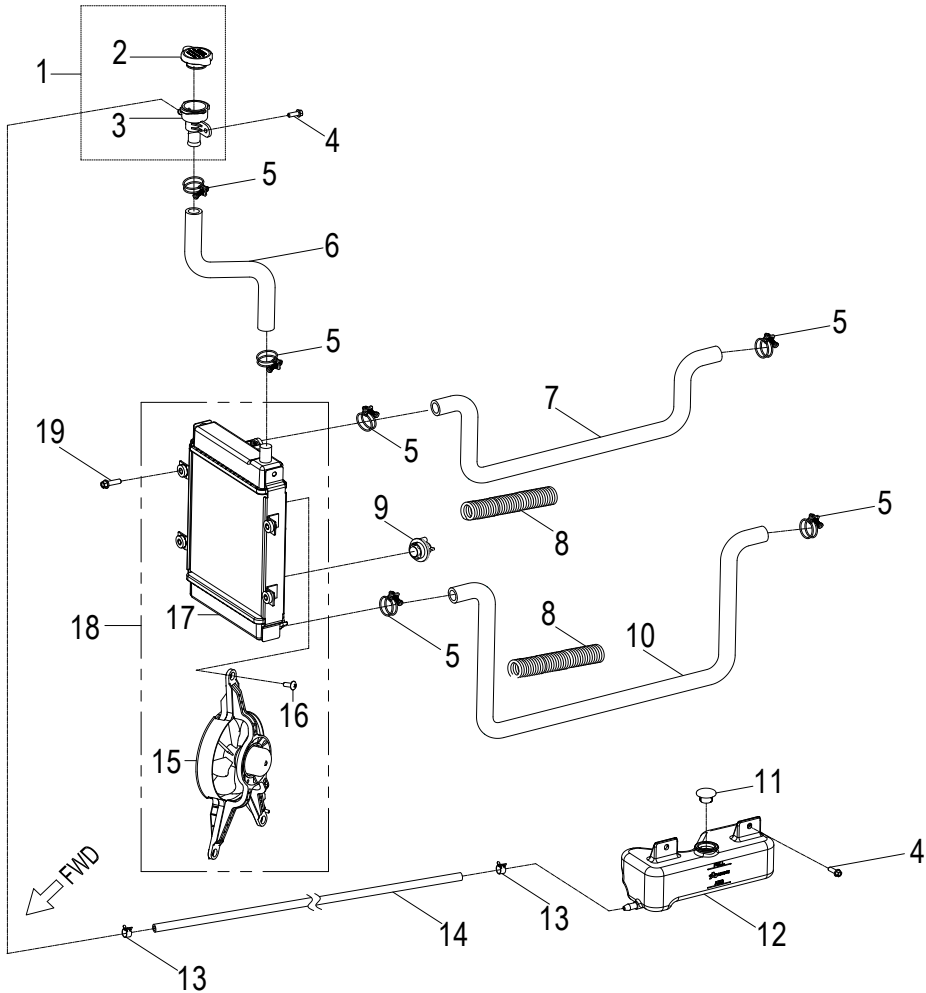

D-34: RADIATOR

Item	Description	Part Number	Q.ty	Note
1	Asm., Water Cap	1911362U-000	1	
2	Cap, Water	1911150A-000	1	
3	Tube, Water Cap	1911462U-000	1	
4	Bolt	92005-060168-00K	3	M6x16 + w
5	Clamp	1922250A-000	6	
6	Hose, Water Cap, Radiator	1950462U-000	1	
7	Hose, Outlet, Radiator	1950125B-000	1	
8	Spring, Coolant Hose	1950762U-000	2	
9	Asm., Switch, Thermostatic	1932062U-000	1	
10	Hose, Inlet, Radiator	1950325B-000	1	
11	Cap, Oil Tank	55105111-000	1	
12	Tank, Expansion	1910162U-000	1	
13	Clamp	94515-12008	2	12x8
14	Hose, Inlet, Expansion Tank	1950662U-000	1	
15	Asm., Fan	1900550A-000	1	
16	Screw	93003-060168-00K	3	M6x16 + w
17	Radiator	1901162U-000	1	
18	Asm., Radiator	1901062U-000	1	
19	Bolt	96007-060228-00K	4	M6x22 + w