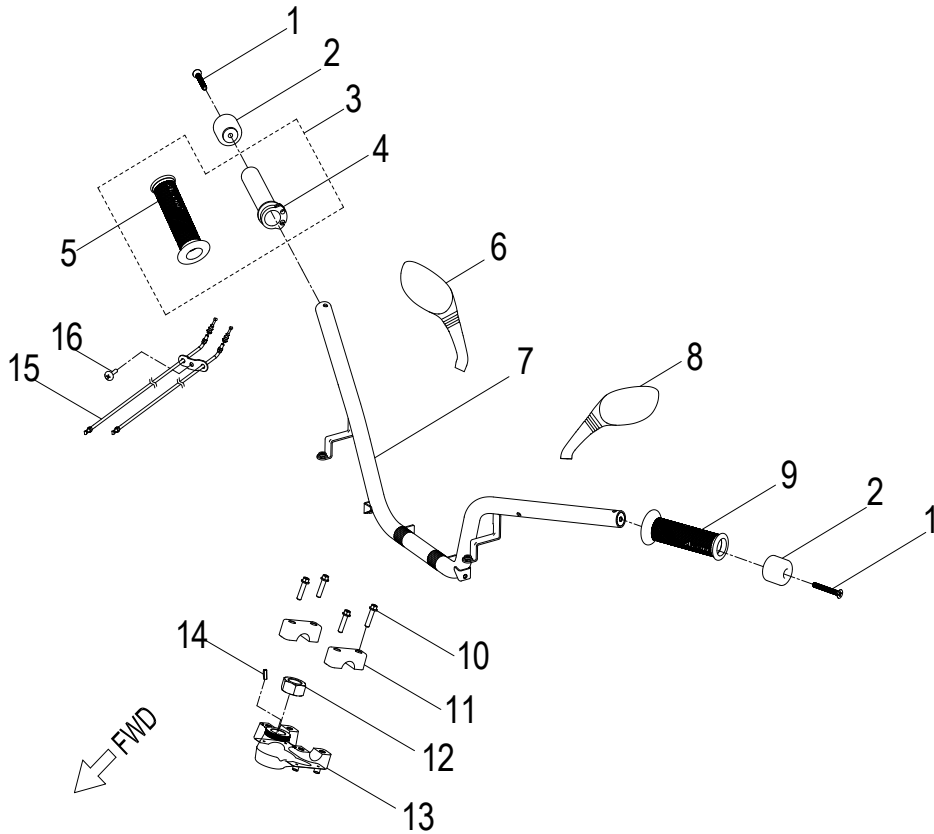

D-26: HANDLEBAR

Item	Description	Part Number	Q.ty	Note
1	Bolt	91000-060458-00B	2	
2	Grip End	5311662U-000	2	
3	Asm., Grip, RH	5316062U-000	1	
4	Sleeve, Grip, Throttle	5318762U-000	1	
5	Grip, Hand, RH	5316562U-000	1	
6	Mirror, Rh	8811062U-000	1	
7	Handlebar	5310050N-000	1	
8	Mirror, Lh	8812062U-000	1	
9	Grip, Hand, LH	5316662U-000	1	
10	Bolt	91006-080508-0KL	4	M8x50
11	Clamp, Upper	5321039A-000	2	
12	Nut	94001-20015-30B	1	
13	Clamp, Lower	5320062U-000	1	
14	Key, Woodruff	90471-16004	1	
15	Cable, Throttle	5391025N-000	1	
16	Bolt	93100-050128-00K	1	M5x12