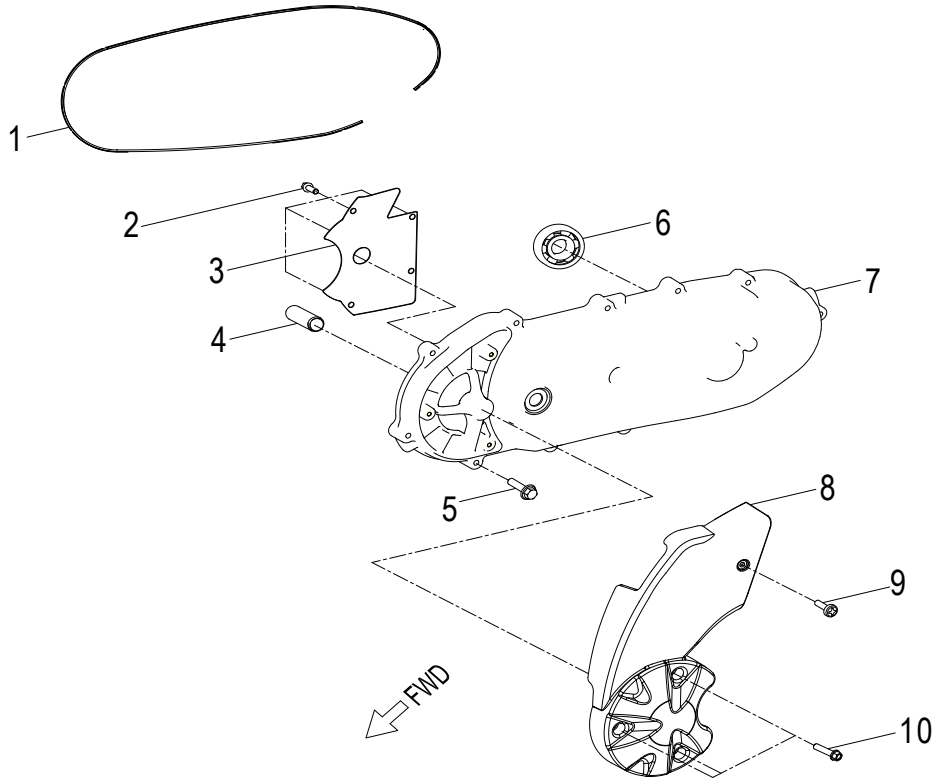

D-6: LEFT CRANKCASE COVER

Item	Description	Part Number	Q.ty	Note
1	Gasket	1135925B-000	1	
2	Bolt	96000-060108-08C	4	M6x10
3	Wind Guider, Drive Clutch	1133925N-000	1	
4	Shaft, Starter Motor	2842418S-000	1	
5	Bolt	96000-060358-08C	13	M6x35
6	Bearing, Ball	96100-69040-LLU00	1	
7	Cover, Clutch	1134125B-000	1	
8	Guard, Clutch Cover	1134225N-000	1	
9	Bolt	93100-050128-00K	1	M5x12
10	Bolt	96000-060208-08C	3	M6x20