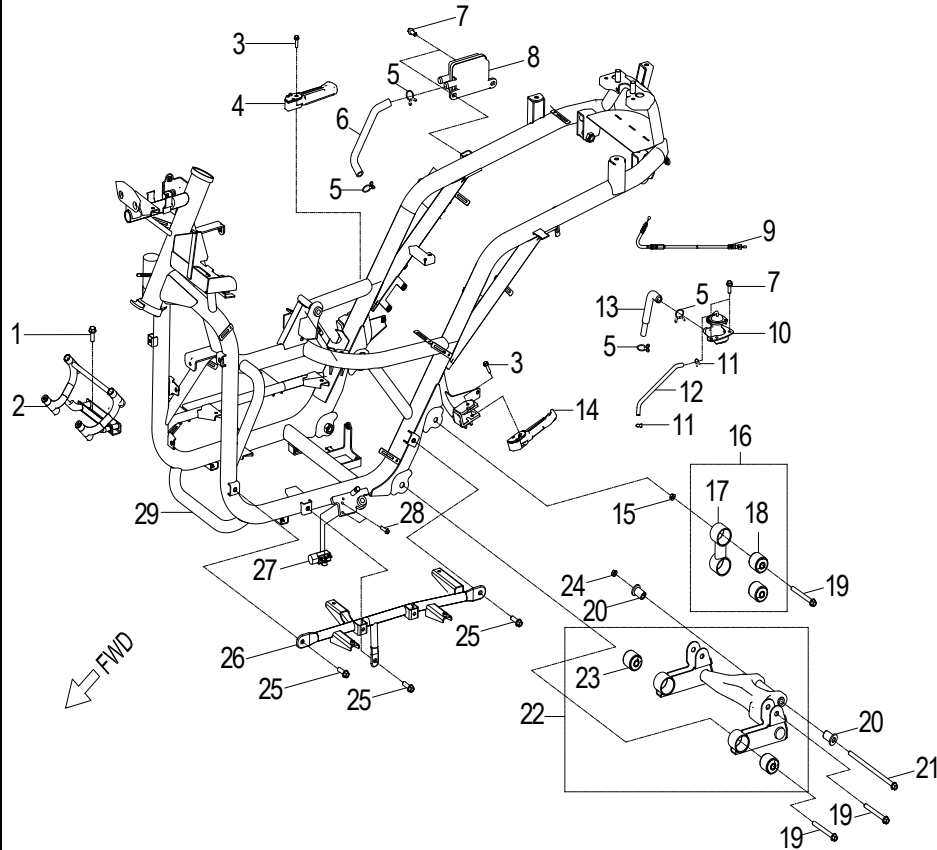

D-17: FRAME BODY

Item	Description	Part Number	Q.ty	Note
1	Bolt	96000-060148-OKL	2	M6x14
2	Bracked, Screen	6432450N-000	1	
3	Bolt	96000-060358-00K	2	
4	Footpeg, RH	5056062U-000	1	
5	Clip	94510-15000	4	
6	Hose, Rubber	14420211-000	1	
7	Bolt	96000-060148-10K	4	M6x14
8	Asm.,Filter, Daul- Intake	18995202-000	1	
9	Cable, Lock	7723262U-000	1	
10	Valve, Dual-Intake	1899925B-000	1	
11	Clip	94510-06500	2	
12	Hose	94407-04008-230	1	
13	Hose, Rubber	14420210-000	1	
14	Footpeg, LH	5055062U-000	1	
15	Nut	94050-10000-00C	2	M10
16	Linkage, Engine Mount	5038025B-000	2	
17	Linkage	5038125B-000	2	
18	Bushing	96410-103530-336	4	
19	Bolt	96000-100558-OKL	6	
20	Collar, Shaft, Swing	1123025B-000	2	
21	Bolt	96000-101908-14C	1	
22	Mount, Engine, Rear	5035025B-000	1	
23	Bushing	96410-103530-336	2	
24	Nut	90355-10000-14C	1	
25	Bolt	96000-080148-00K	3	
26	Bracket, Floorboard, LH	5031662U-000	1	
27	Switch, Shift Control	34913156-000	1	
28	Bolt	91000-050168-00K	2	M5x16
29	Asm., Frame	5010025E-000	1