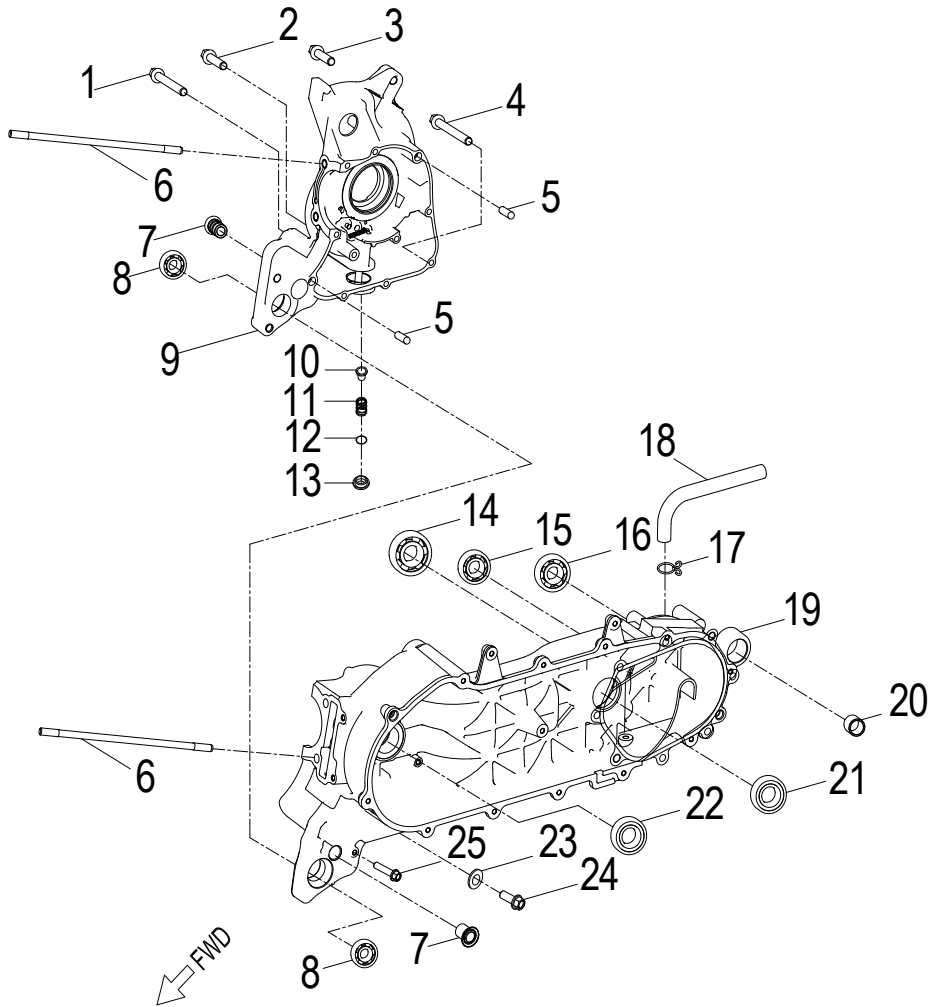

D-4: CRANKCASE

Item	Description	Part Number	Q.ty	Note
1	Bolt	96000-060908-08C	1	
2	Bolt	96000-060508-08C	1	M6x50
3	Bolt	96000-060608-08C	6	
4	Bolt	96000-061108-08C	1	M6x110
5	Pin, Dowel	94301-10140	2	10x14
6	Stud	91001-081948-00C	4	
7	Bush, Kickstand	1110925N-000	2	
8	Bearing, Ball	96100-60030-LLU00	2	
9	Asm., Crankcase, RH	1110025N-000	1	
10	Screen	15421119-000	1	
11	Spring, Screen	15426119-000	1	
12	O-Ring	93212-03132	1	
13	Plug, Drain, Oil	11334119-000	1	
14	Bearing, Ball	96100-CSB2-22CC3	1	
15	Bearing, Needle	96200-152116	1	
16	Bearing, Ball	96100-63030-00000	1	
17	Clip	94510-15000	1	
18	Fuel Hose, Discharge	17532203-000	1	
19	Left Crankcase Comp	1120025B-000	1	
20	Bushing	96400-102828	1	
21	Seal, Oil	96500-223906FKM	1	
22	Seal, Oil	96500-243607FKM	1	
23	Washer	94101-1221320-00L	1	12.1x21.3x2
24	Bolt	96003-120158-17C	1	M12x15
25	Bolt	96000-060358-08C	1	M6x35