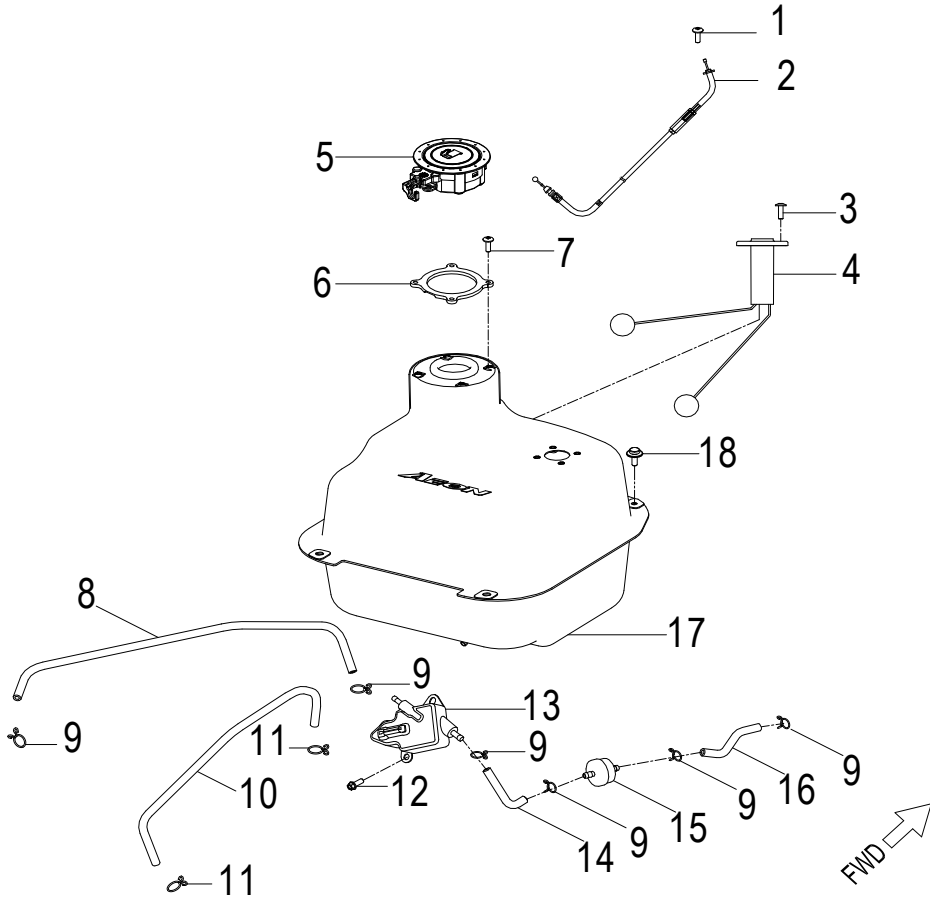

D-21: FUEL TANK

Item	Description	Part Number	Q.ty	Note
1	Bolt	93100-050128-00K	1	M5x12
2	Cable, Fuel Cap	1762762U-000	1	
3	Bolt	93100-050168-00K	4	M5x16
4	Sensor, Fuel	3780062U-000	1	
5	Cap, Fuel	1762362U-000	1	
6	Gasket, Fuel Cap	1750662U-000	1	
7	Bolt	93500-050168-00C	4	M5x16
8	Fuel hose	94412-05009-510	1	
9	Clamp	94510-08000	6	
10	Hose	17533201-000	1	
11	Clamp	94515-07006	2	
12	Bolt	96000-060128-10K	2	M6x12
13	Fuel Pump	1752035A-000	1	
14	Fuel hose	94412-05009-073	1	
15	Filter, Fuel	17952111-000	1	
16	Fuel hose	94401-05009-155	1	
17	Asm., Tank, Fuel	1750062U-002	1	
18	Bolt	92005-060258-00K	4