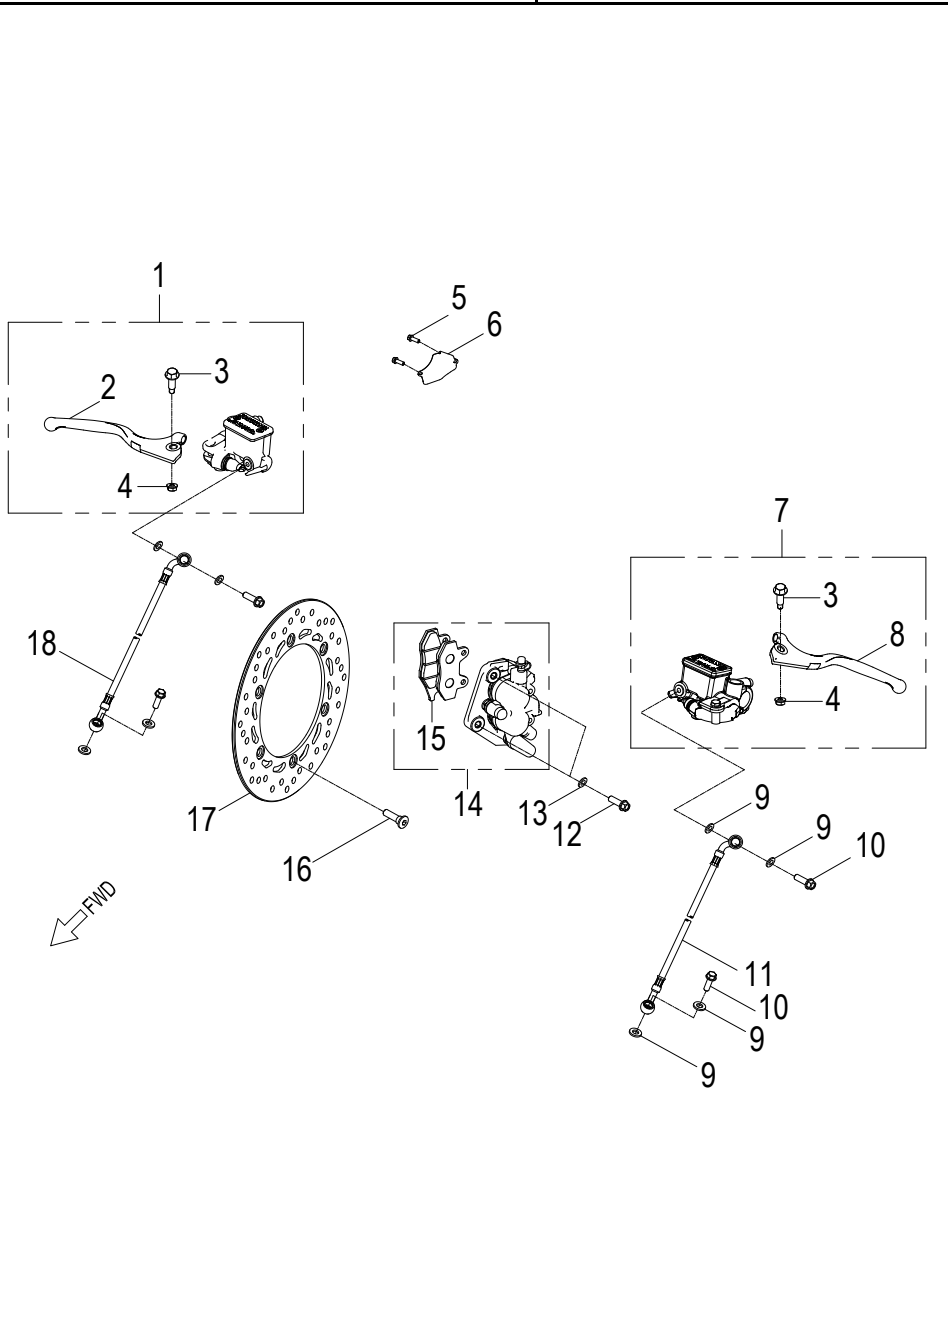

D-27: FRONT BRAKE & MASTER CYLINDER

Item	Description	Part Number	Q.ty	Note
1	Master Cylinder, Front	4553062U-000	1	
2	Lever, Brake, RH	5317562U-000	1	
3	Bolt	89220201-000	2	
4	Nut	94073-06006-00K	2	
5	Bolt	96000-060128-10K	2	M6x12
6	Shield, Brake Hose	4547262U-000	1	
7	Master Cylinder, Rear	4552062U-000	1	
8	Lever, Brake, LH	5317862U-000	1	
9	Washer	94101-1015012-U0B	8	10.1x15x1.2
10	Bolt, Banjo	45456111-000	4	
11	Hose, Rear Brake, Lower	45449225-000	1	
12	Bolt	96000-080388-0KL	2	
13	Washer	94101-0816010-00C	2	
14	Asm., Caliper, Front	4520062U-000	1	
15	Pads, Caliper, Front	4312162U-000	1	
16	Bolt	45016201-000	6	
17	Plate, Front Brake	4501062U-000	1	
18	Hose, Brake	45447238-000	1