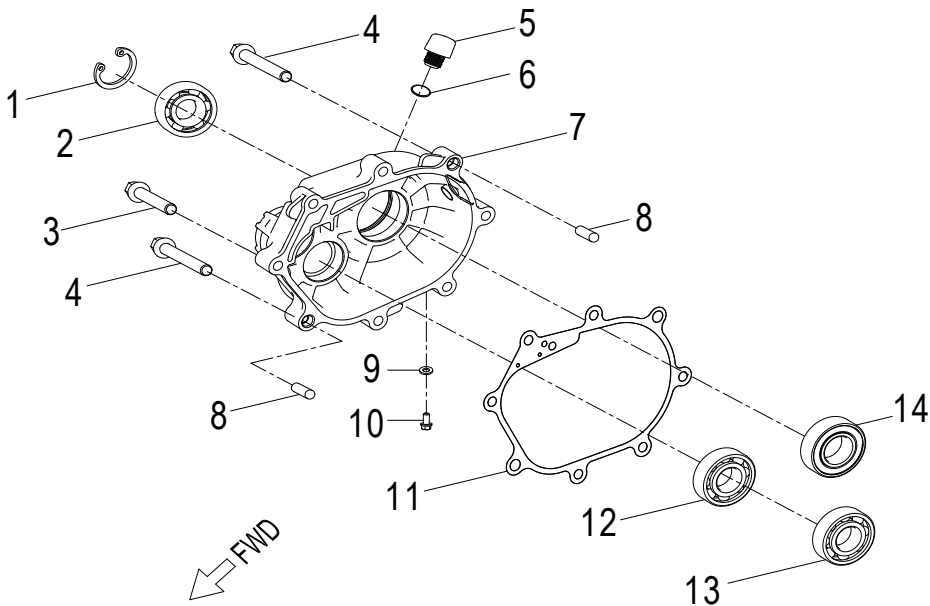

D-2: VALVE CAM

Item	Description	Part Number	Q.ty	Note
1	Arm Comp,Valve Rocker Intake	1443025N-000	1	
2	Nut, Tappet Adj.	90206-05000-00A	4	
3	Screw, Tappet Adj.	90012-06015	4	
4	Shaft,Valve Rocker Arm	1445125N-000	2	
5	Arm Comp,Valve Rocker Exhaust	1444025N-000	1	
6	Nut	94050-08000-00C	4	M8
7	Washer	94101-0816020-00C	4	8x16x2
8	Bolt	96000-060168-08C	2	M6x16
9	Tensioner	1452122R-000	1	
10	Gasket, Tensioner	1452318S-002	1	
11	Guide, Cam Chain, RH	1455025N-000	1	
12	Pivot, Guide	14535119-000	1	
13	Chain, Cam	1440135A-000	1	
14	Guide, Cam Chain, LH	1450025N-000	1	
15	Bolt	96000-060128-08C	2	M6x12
16	Retainer, Cam	1223425N-000	1	
17	Bolt	96005-080208-12K	1	
18	Sprocket, Cam Shaft	1410525N-000	1	
19	Asm., Cam Shaft	1440025N-000	1	
20	Bearing, Ball	96100-60010-Z0000	1	

D-5: TRANSMISSION COVER

Item	Description	Part Number	Q.ty	Note
1	Clip, Cir	94512-5200R	1	
2	Bearing, Ball	96100-6205-LLUC3/ZG	1	
3	Bolt	96000-080358-00C	6	
4	Bolt	96000-080458-00C	2	M8x45
5	Plug, Oil	15650111-001	1	
6	O-Ring	93210-01425	1	13.8x2.5
7	Cover, Transmission	2130125B-000	1	
8	Pin, Dowel	94301-10140	2	10x14
9	Washer	94101-0816020-00L	1	
10	Bolt	96000-080128-12C	1	
11	Gasket, Transmission Cover	2139525B-000	1	
12	Bearing, Ball	96100-CSB203A-JR2C3	1	
13	Bearing, Ball	96100-CSB301-JR200	1	
14	Seal, Oil	96500-354707A7271	1	

D-7: RIGHT CRANKCASE COVER

Item	Description	Part Number	Q.ty	Note
1	Flywheel	3111025N-000	1	
2	Stator	3112025N-000	1	
3	Bolt	92000-050128-00C	2	M5x12
4	Bolt	96000-060308-08C	2	M6x30
5	Gauge, Oil Lever	15650201-000	1	
6	Strap	89669227-000	2	
7	Asm., Shroud, Upper	1962125N-000	1	
8	Cap, Box	19611156-000	1	
9	Bolt	96007-060228-00K	3	M6x22 + w
10	Pin, Dowel	94301-10140	2	10x14
11	Oil Pump Gasket	1113225N-000	1	
12	Seal, Oil	96500-193005FKM	1	
13	Pin, Shaft	96300-05012	1	
14	Oil Pump Cover	1113125N-000	1	
15	O-Ring	93212-10720	1	
16	Bolt	96000-060708-08C	2	
17	Bolt	96000-060208-08C	1	M6x20