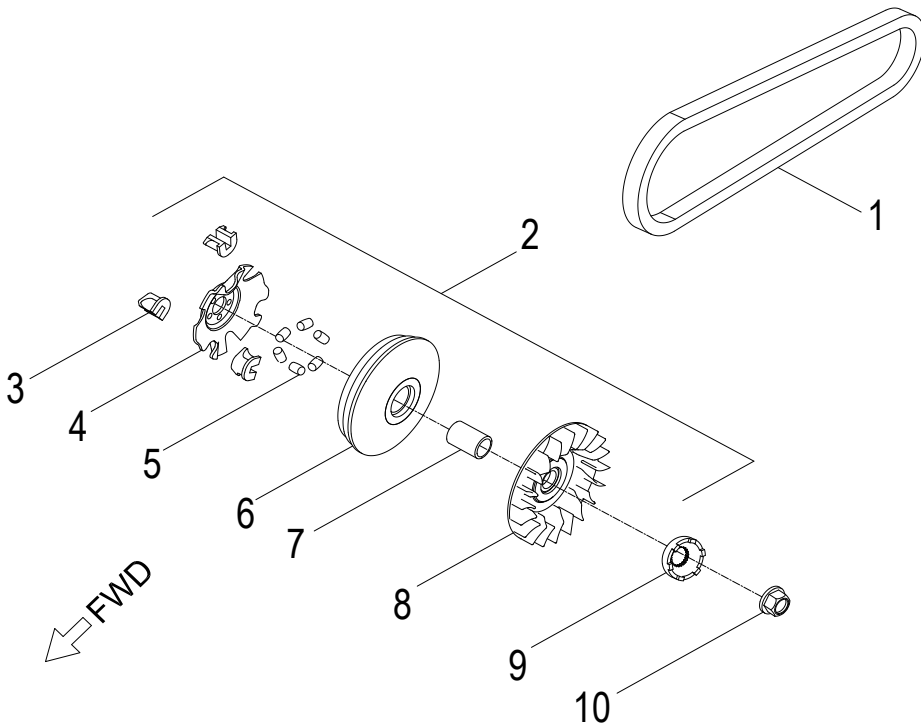

D-8: DRIVE CLUTCH

Item	Description	Part Number	Q.ty	Note
1	Belt, Driven	2310025B-000	1	
2	Asm., Sliding	2210325B-000	1	
3	Bushing, Slider	2213239A-000	3	
4	Plate, Sheave	2213139A-000	1	
5	Roller	2212125B-000	6	
6	Wheel, Slot, Sliding, Primary	2211039A-000	1	
7	Bushing, Sheave	2210625B-000	1	
8	Sheave, moveable	2210225B-000	1	
9	Clutch, One-Way	2214025B-000	1	
10	Nut	94050-12000-00C	1