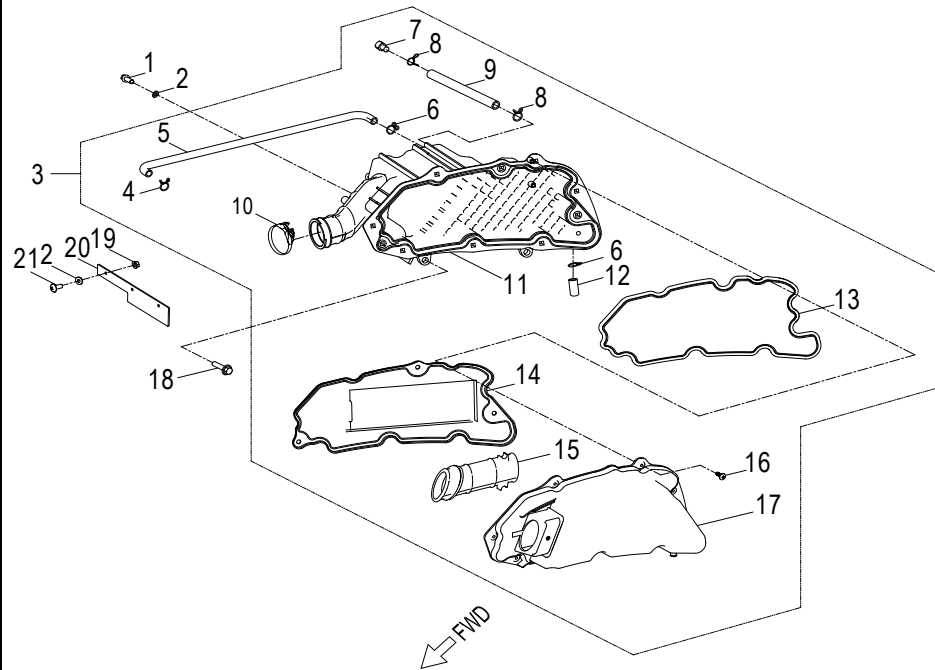

D-15: AIR CLEANER

Item	Description	Part Number	Q.ty	Note
1	Screw	93100-050258-00K	1	
2	Washer	94101-0514010-00K	4	5.1x14x1
3	Asm., Cleaner, Air	1720025B-000	1	
4	Clip	94510-13016	1	
5	Tube, Breather, Ventilated	1738162U-000	1	
6	Clip	94510-14018	2	
7	Plug, Trap	17370201-000	1	
8	Clip	94510-12012	2	
9	Tube, Breather, Ventilated	17381218-000	1	
10	Strap	89669225-000	1	
11	Housing, Air Cleaner	1721825B-000	1	
12	Hose, Drain	94404-01014-030	1	
13	Gasket	3371662U-000	2	
14	Filter, Air Cleaner	1720562U-000	1	
15	Duct, Inlet	1725562U-000	1	
16	Bolt	93100-050168-00K	10	M5x16
17	Cover, Air Cleaner	1720762U-000	1	
18	Bolt	96000-060258-00K	2	M6x25
19	Nut	90350-05000-00K	3	M5
20	Mud Shield, Air Cleaner	1722725B-000	1	
21	Bolt	93100-050128-00K	3	M5x12